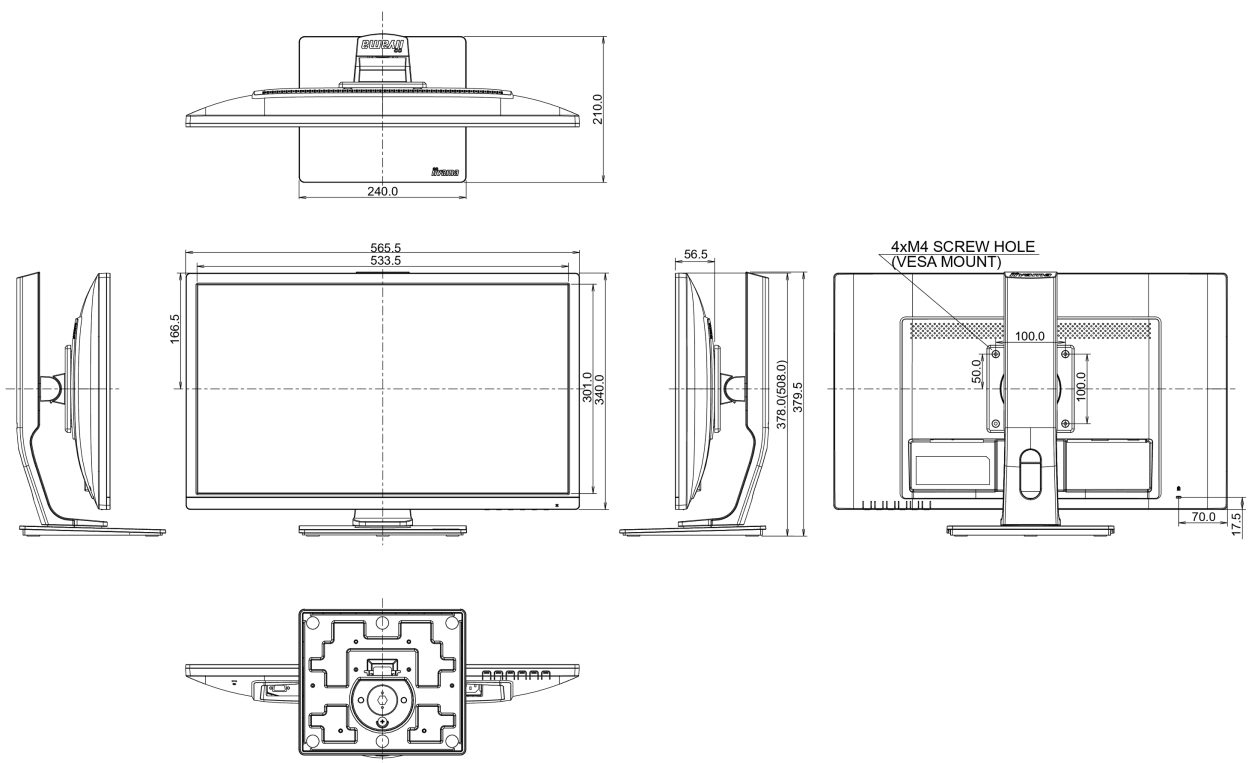

## 04 MECHANICAL

Display position adjustments	height, pivot (rotation), swivel, tilt
Height adjustment	130mm
Rotation (PIVOT function)	90°
Swivel stand	90°; 45° left; 45° right
Tilt angle	22° up; 5° down
VESA mounting	100 x 100mm

## 08 DIMENSIONS / WEIGHT

Product dimensions W x H x D	565.5 x 378 (516.5) x 210mm
------------------------------	-----------------------------

Weight (without box)	5.1kg
----------------------	-------

EAN code	4948570116560
----------	---------------