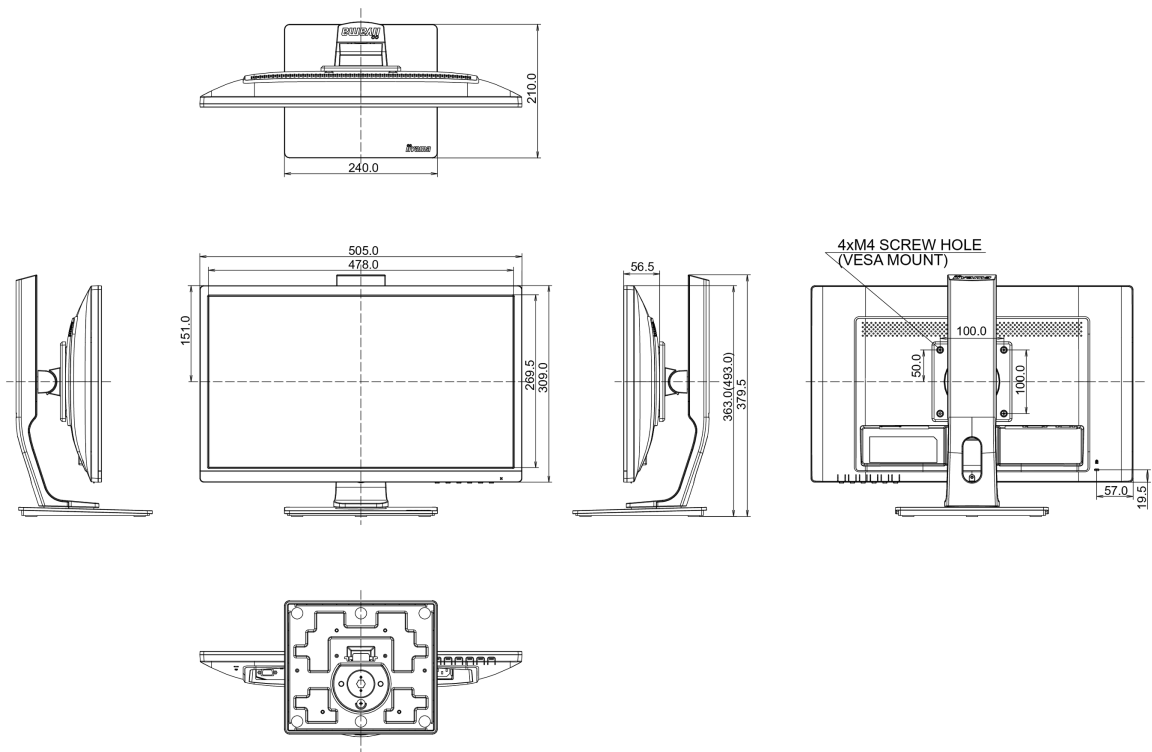

## 04 MECHANICAL

Display position adjustments	height, pivot (rotation), swivel, tilt
Height adjustment	130mm
Rotation (PIVOT function)	90°
Swivel stand	90°; 45° left; 45° right
Tilt angle	22° up; 5° down
VESA mounting	100 x 100mm

## 05 ACCESSORIES INCLUDED

Cables	power (1.5m), DVI (1.5m), Audio (1.5m)
Other	quick start guide, safety guide

## 08 DIMENSIONS / WEIGHT

Product dimensions W x H x D	505 x 363 (493) x 210mm
Weight (without box)	4.8kg
EAN code	4948570116539

All trademarks and registered trademarks acknowledged. E & O E. Specification subject to change without notice. All LCD's comply with ISO-9241-307:2008 in connection with pixel defects.