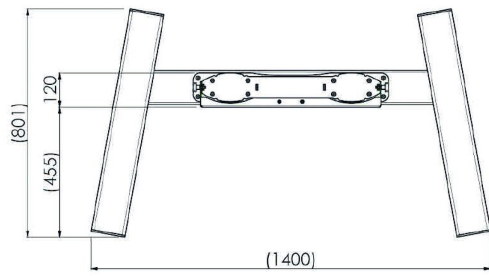

### Trolley for 86-98" Large Format Displays max 160kg

The MD 062B3800 is a trolley designed for large touch screens and large format displays up to 98" and 160kg. The MD 062B3800 can be used for displays in landscape and portrait orientation. Manual height adjustment and excluding bracket. Works with the [MD\\_052B2010](#) bracket for landscape and the [MD\\_052B2040](#) bracket for portrait.

Suited for the 98" [ProLite LH9852UHS-B1](#)

#### 01 TECHNICAL SPECIFICATION

|                     |                 |
|---------------------|-----------------|
| Colour              | silver          |
| Type                | Trolley         |
| Number of screens   | 1               |
| Screen size         | 86" - 98"       |
| Max weight capacity | 160kg / monitor |

## 02 DIMENSIONS / WEIGHT

**Product dimensions W x H x D** 1400 x 2009 x 801mm

**Weight (without box)** 68kg

All trademarks and registered trademarks acknowledged. E & O E. Specification subject to change without notice. All LCD's comply with ISO-9241-307:2008 in connection with pixel defects.