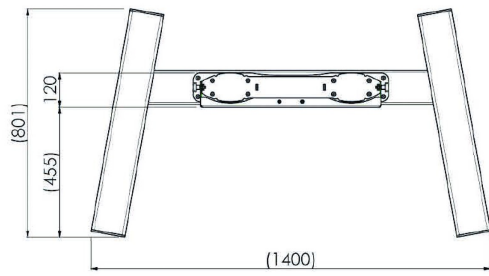

#### 01 TECHNICAL SPECIFICATION

|                     |                 |
|---------------------|-----------------|
| Colour              | silver          |
| Type                | Trolley         |
| Number of screens   | 1               |
| Screen size         | 86" - 98"       |
| Max weight capacity | 160kg / monitor |

## 02 DIMENSIONS / WEIGHT

**Product dimensions W x H x D** 1400 x 2009 x 801mm

**Weight (without box)** 68kg

All trademarks and registered trademarks acknowledged. E & O E. Specification subject to change without notice. All LCD's comply with ISO-9241-307:2008 in connection with pixel defects.