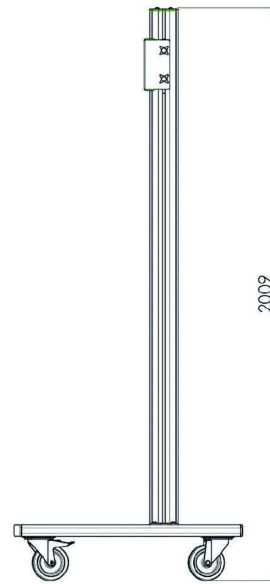

### Trolley for 86-98" Large Format Displays max 160kg

The MD 062B3800 is a trolley designed for large touch screens and large format displays up to 98" and 160kg. The MD 062B3800 can be used for displays in landscape and portrait orientation. Manual height adjustment and excluding bracket. Works with the [MD\\_052B2010](#) bracket for landscape and the [MD\\_052B2040](#) bracket for portrait.

Suited for the 98" [ProLite LH9852UHS-B1](#)

#### 01 TECHNICAL SPECIFICATION

|                     |                 |
|---------------------|-----------------|
| Colour              | silver          |
| Type                | Trolley         |
| Number of screens   | 1               |
| Screen size         | 86" - 98"       |
| Max weight capacity | 160kg / monitor |

## 02 DIMENSIONS / WEIGHT

**Product dimensions W x H x D** 1400 x 2009 x 801mm

**Weight (without box)** 68kg

All trademarks and registered trademarks acknowledged. E & O E. Specification subject to change without notice. All LCD's comply with ISO-9241-307:2008 in connection with pixel defects.