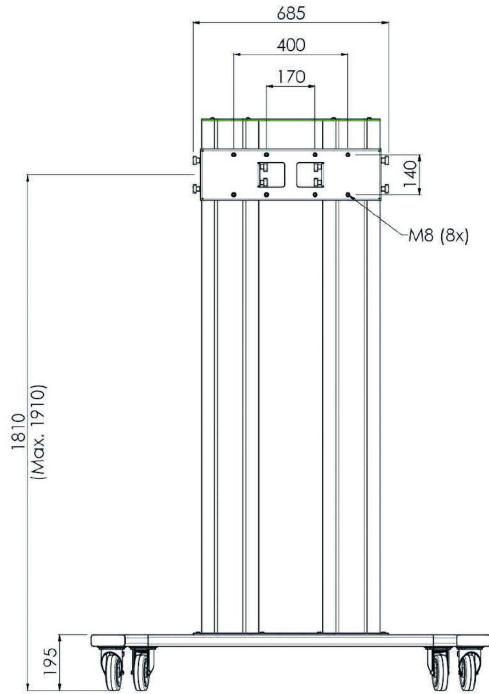

Suited for the 98" [ProLite LH9852UHS-B1](#)

#### 01 TECHNICAL SPECIFICATION

|                     |                 |
|---------------------|-----------------|
| Colour              | silver          |
| Type                | Trolley         |
| Number of screens   | 1               |
| Screen size         | 86" - 98"       |
| Max weight capacity | 160kg / monitor |

## 02 DIMENSIONS / WEIGHT

**Product dimensions W x H x D** 1400 x 2009 x 801mm

**Weight (without box)** 68kg

All trademarks and registered trademarks acknowledged. E & O E. Specification subject to change without notice. All LCD's comply with ISO-9241-307:2008 in connection with pixel defects.