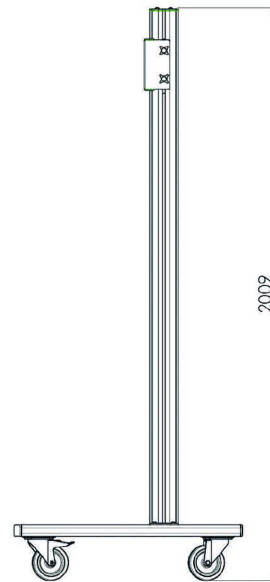

### Trolley for 86-98" Large Format Displays max 160kg

The MD 062B3800 is a trolley designed for large touch screens and large format displays up to 98" and 160kg. The MD 062B3800 can be used for displays in landscape and portrait orientation. Manual height adjustment and excluding bracket. Works with the [MD\\_052B2010](#) bracket for landscape and the [MD\\_052B2040](#) bracket for portrait.

Suited for the 98" [ProLite LH9852UHS-B1](#)

#### 01 TECHNICAL SPECIFICATION

|                     |                 |
|---------------------|-----------------|
| Colour              | silver          |
| Type                | Trolley         |
| Number of screens   | 1               |
| Screen size         | 86" - 98"       |
| Max weight capacity | 160kg / monitor |

## 02 DIMENSIONS / WEIGHT

**Product dimensions W x H x D** 1400 x 2009 x 801mm

**Weight (without box)** 68kg

All trademarks and registered trademarks acknowledged. E & O E. Specification subject to change without notice. All LCD's comply with ISO-9241-307:2008 in connection with pixel defects.