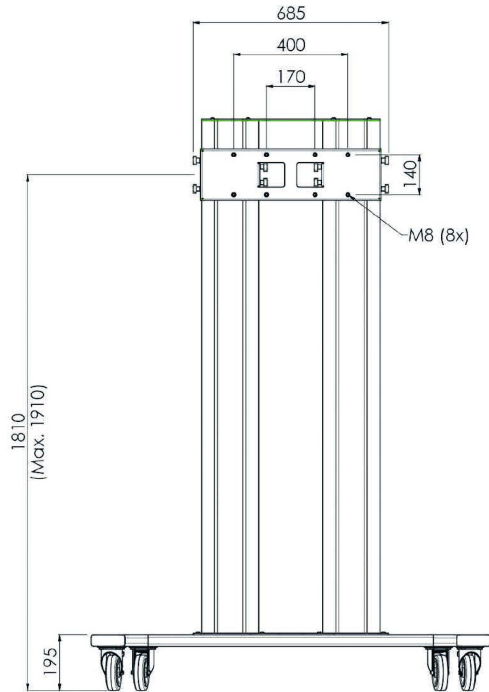

### Trolley for 86-98" Large Format Displays max 160kg

The MD 062B3800 is a trolley designed for large touch screens and large format displays up to 98" and 160kg. The MD 062B3800 can be used for displays in landscape and portrait orientation. Manual height adjustment and excluding bracket. Works with the [MD\\_052B2010](#) bracket for landscape and the [MD\\_052B2040](#) bracket for portrait.

Suited for the 98" [ProLite LH9852UHS-B1](#)

#### 01 TECHNICAL SPECIFICATION

|                     |                 |
|---------------------|-----------------|
| Colour              | silver          |
| Type                | Trolley         |
| Number of screens   | 1               |
| Screen size         | 86" - 98"       |
| Max weight capacity | 160kg / monitor |

## 02 DIMENSIONS / WEIGHT

**Product dimensions W x H x D** 1400 x 2009 x 801mm

**Weight (without box)** 68kg

All trademarks and registered trademarks acknowledged. E & O E. Specification subject to change without notice. All LCD's comply with ISO-9241-307:2008 in connection with pixel defects.