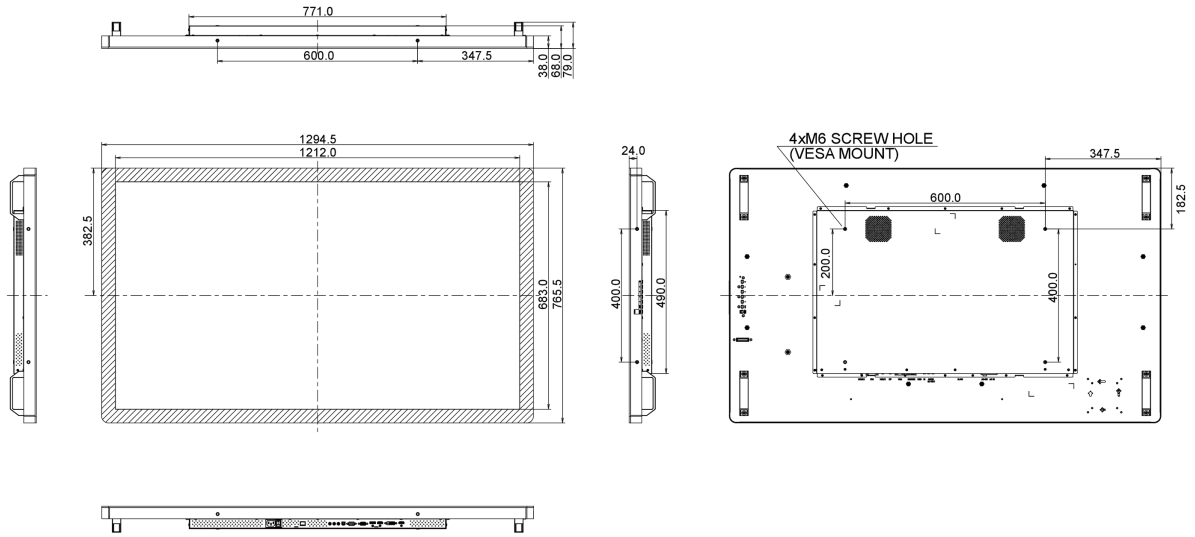

## 10 DIMENZIJE / TEŽINA

Dimenzije proizvoda Š x V x D	1294.5 x 765.5 x 68mm
Dimenzije kutije Š x V x D	1400 x 930 x 245mm
Težina (bez kutije)	41kg
EAN kod	4948570116287

All trademarks and registered trademarks acknowledged. E & O E. Specification subject to change without notice. All LCD's comply with ISO-9241-307:2008 in connection with pixel defects.