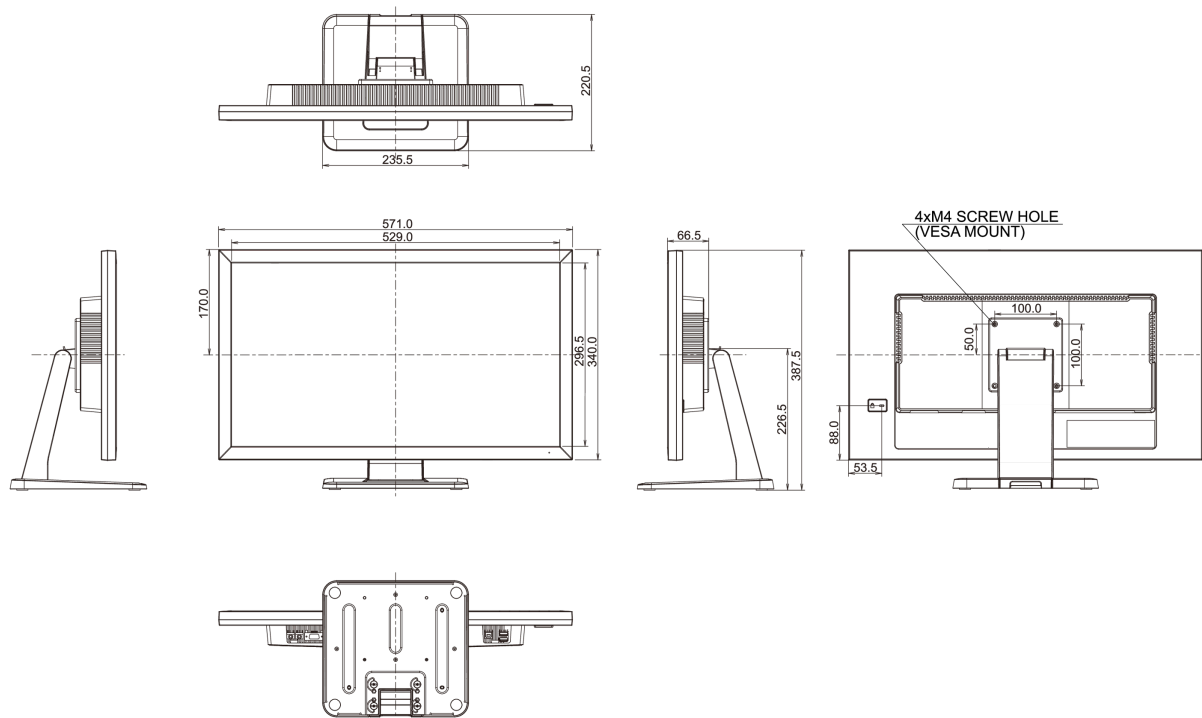

10 DIMENZIJE / TEŽINA

Dimenzije proizvoda Š x V x D	571 x 387.5 x 220.5mm
Težina (bez kutije)	6kg
EAN kod	4948570116508

All trademarks and registered trademarks acknowledged. E & O E. Specification subject to change without notice. All LCD's comply with ISO-9241-307:2008 in connection with pixel defects.