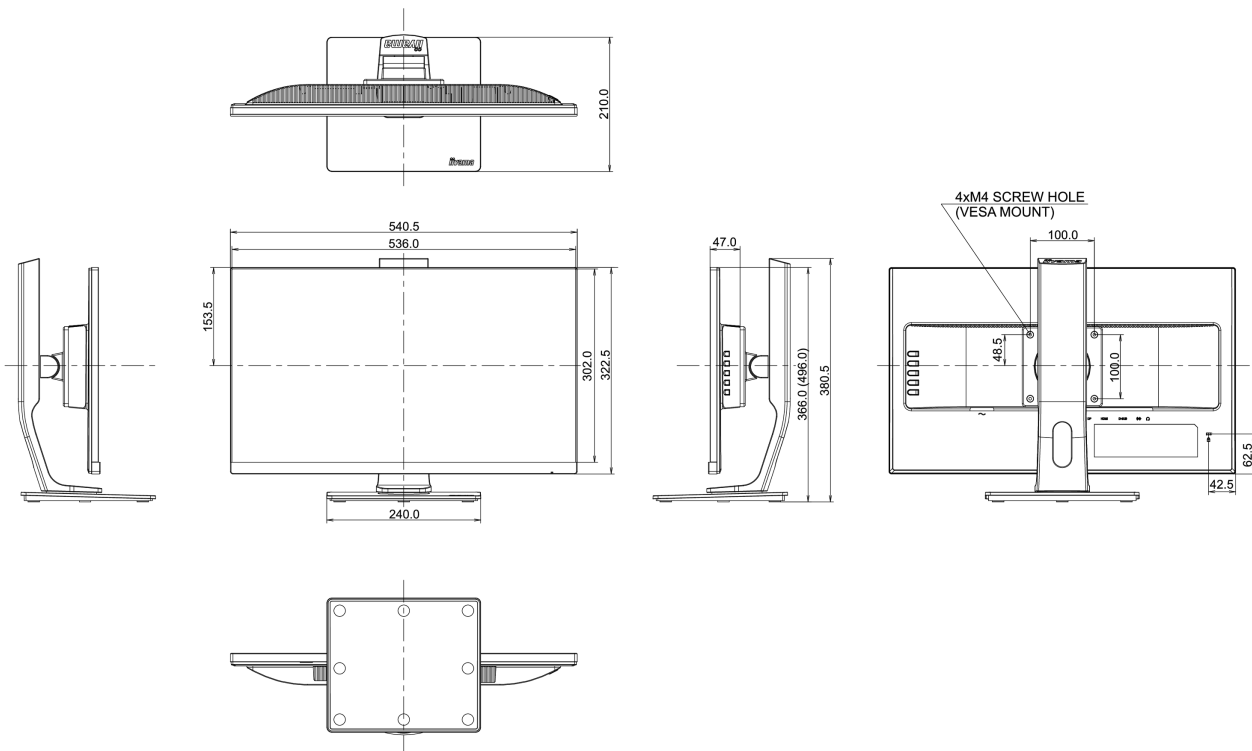

## 08 DIMENZIJE / TEŽINA

Dimenzije proizvoda Š x V x D

540.5 x 366 (496) x 210mm

Težina (bez kutije)

5.4kg

EAN kod

4948570116485

*All trademarks and registered trademarks acknowledged. E & O E. Specification subject to change without notice. All LCD's comply with ISO-9241-307:2008 in connection with pixel defects.*