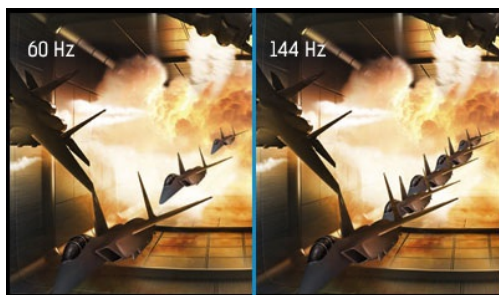

### Red Eagle – join the PRO squad

Whether you already are or are aiming to be a hardcore gamer, the 27" G-MASTER GB2760HSU known as Red Eagle is the competitive edge you need to be able to unleash your full gaming potential. Armed with FreeSync technology, 144Hz refresh rate and a blistering 1ms response time you can make split second decisions and forget about ghosting effects or smearing issues. The ability to adjust brightness and the dark shades with the Black Tuner delivers greater viewing performance in shadowed areas. Nothing will skip your attention. Dual input setup (HDMI, DisplayPort), speakers, headphone connector and a 2.0 USB hub are all included. No matter which you prefer: RTS, FPS, MOBA and MMO – with the Red Eagle on your desk you are top of the gamer community food chain.