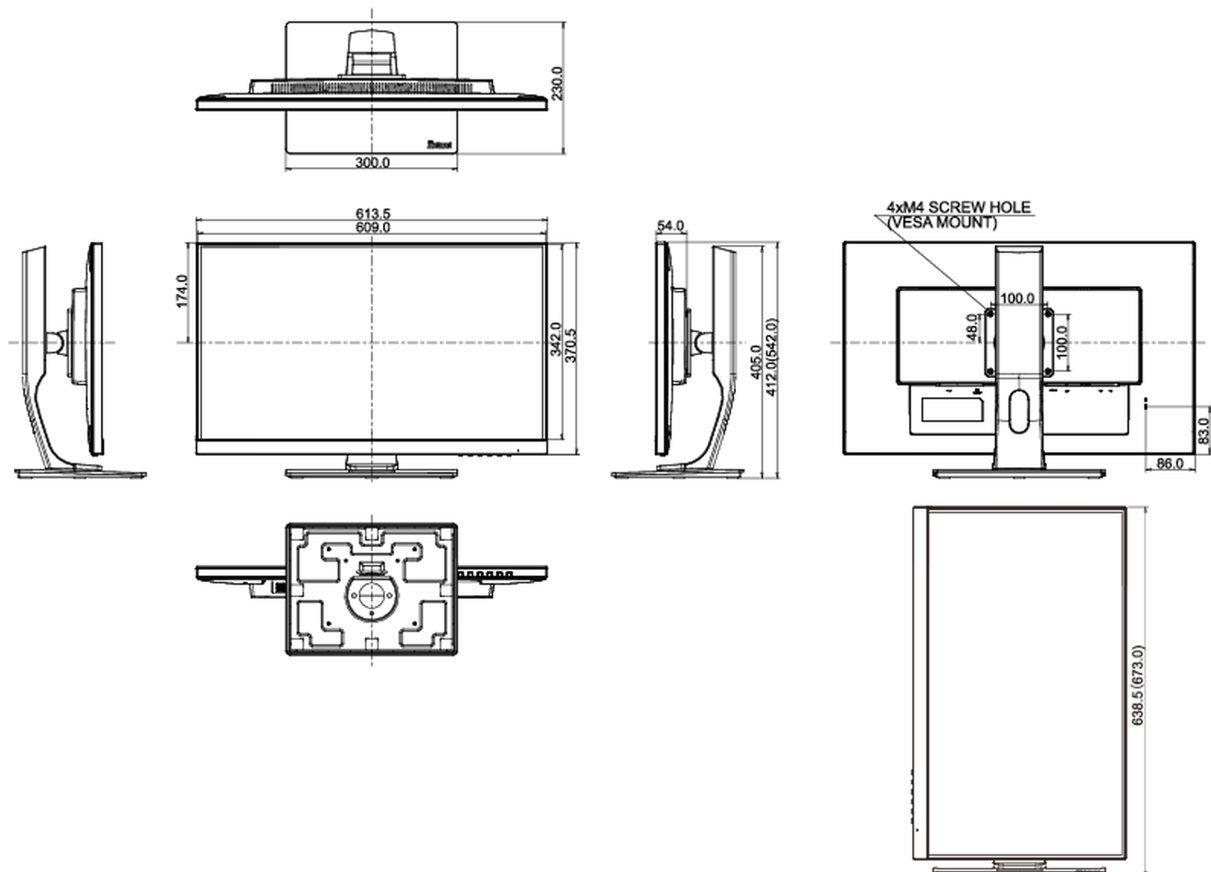

## 08 DIMENZIJE / TEŽINA

**Dimenzije proizvoda Š x V x D** 613.5 x 412 (542) x 230mm

**Težina (bez kutije)** 7.4kg

**EAN kod** 4948570116409

*All trademarks and registered trademarks acknowledged. E & O E. Specification subject to change without notice. All LCD's comply with ISO-9241-307:2008 in connection with pixel defects.*