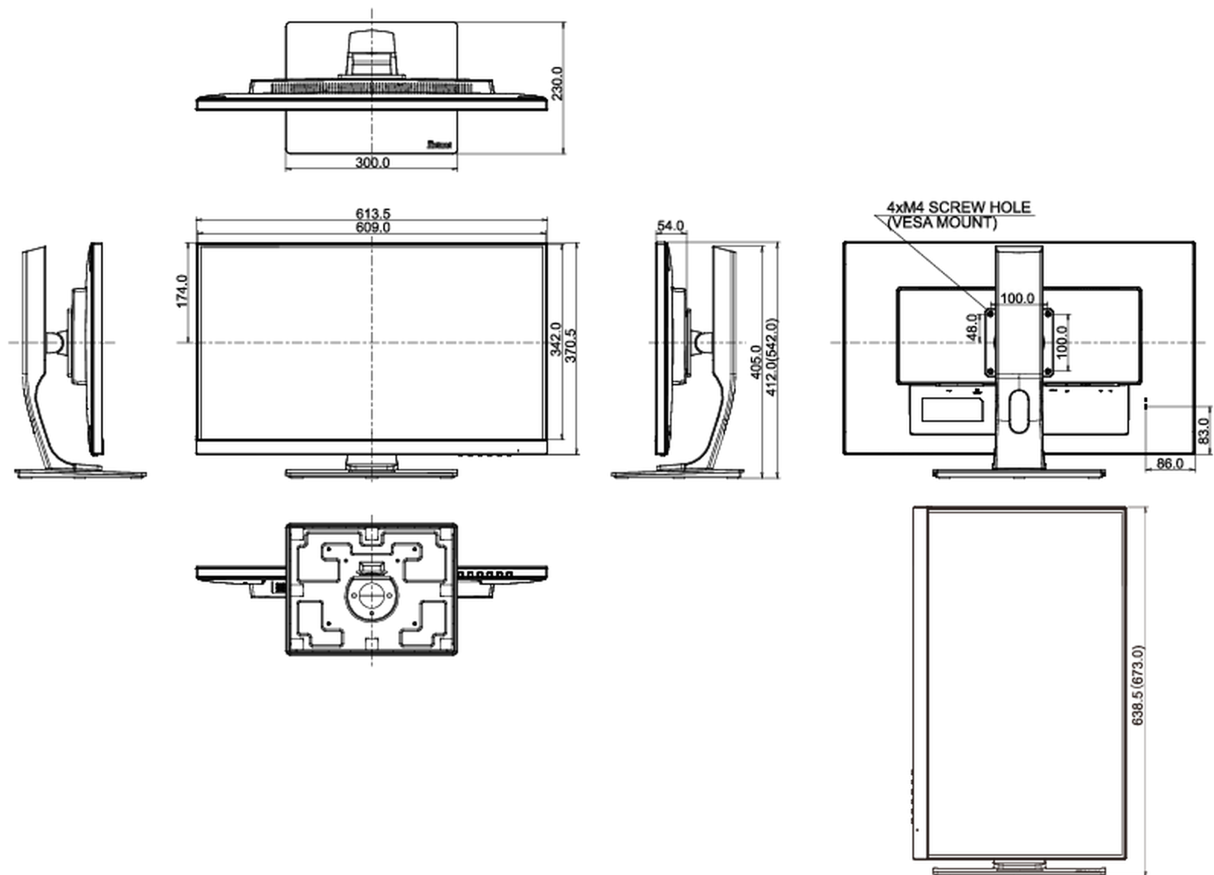

04 MECHANICAL

| | |
|------------------------------|--|
| Display position adjustments | height, pivot (rotation), swivel, tilt |
| Height adjustment | 130mm |
| Rotation (PIVOT function) | 90° |
| Swivel stand | 90°; 45 ° left; 45° right |
| Tilt angle | 22° up; 5° down |
| VESA mounting | 100 x 100mm |

REACH SVHC above 0.1%: Lead

08 DIMENSIONS / WEIGHT

Product dimensions W x H x D 613.5 x 412 (542) x 230mm

Weight (without box) 7.4kg

EAN code 4948570116409

307:2008 in connection with pixel defects.

© IIYAMA CORPORATION. ALL RIGHTS RESERVED