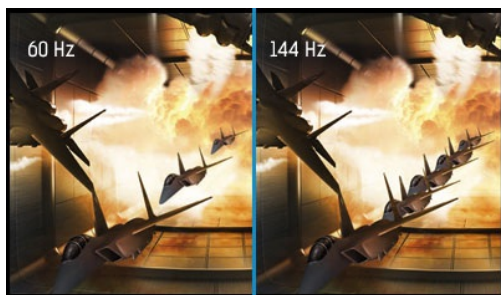

Red Eagle – join the PRO squad

Whether you already are or are aiming to be a hardcore gamer, the 27" G-MASTER GB2760HSU known as Red Eagle is the competitive edge you need to be able to unleash your full gaming potential. Armed with FreeSync technology, 144Hz refresh rate and a blistering 1ms response time you can make split second decisions and forget about ghosting effects or smearing issues. The ability to adjust brightness and the dark shades with the Black Tuner delivers greater viewing performance in shadowed areas. Nothing will skip your attention. Dual input setup (HDMI, DisplayPort), speakers, headphone connector and a 2.0 USB hub are all included. No matter which you prefer: RTS, FPS, MOBA and MMO – with the Red Eagle on your desk you are top of the gamer community food chain.

01 DISPLAY CHARACTERISTICS

| | |
|---------------------|---|
| Diagonal | 27", 68.6cm |
| Panel | TN LED, matte finish |
| Native resolution | 1920 x 1080 @144Hz (2.1 megapixel Full HD) |
| Aspect ratio | 16:9 |
| Panel brightness | 400 cd/m ² |
| Static contrast | 1000:1 |
| Advanced contrast | 80M:1 |
| Response time (GTG) | 1ms |
| Viewing zone | horizontal/vertical: 170°/160°, right/left: 85°/85°, up/down: 80°/80° |
| Colour support | 16.7mIn (sRGB: 99%; NTSC: 72%) |
| Horizontal Sync | 30 - 167kHz |
| Viewable area W x H | 597.6 x 336.15mm, 23.5 x 13.2" |
| Pixel pitch | 0.311mm |
| Colour | matte |