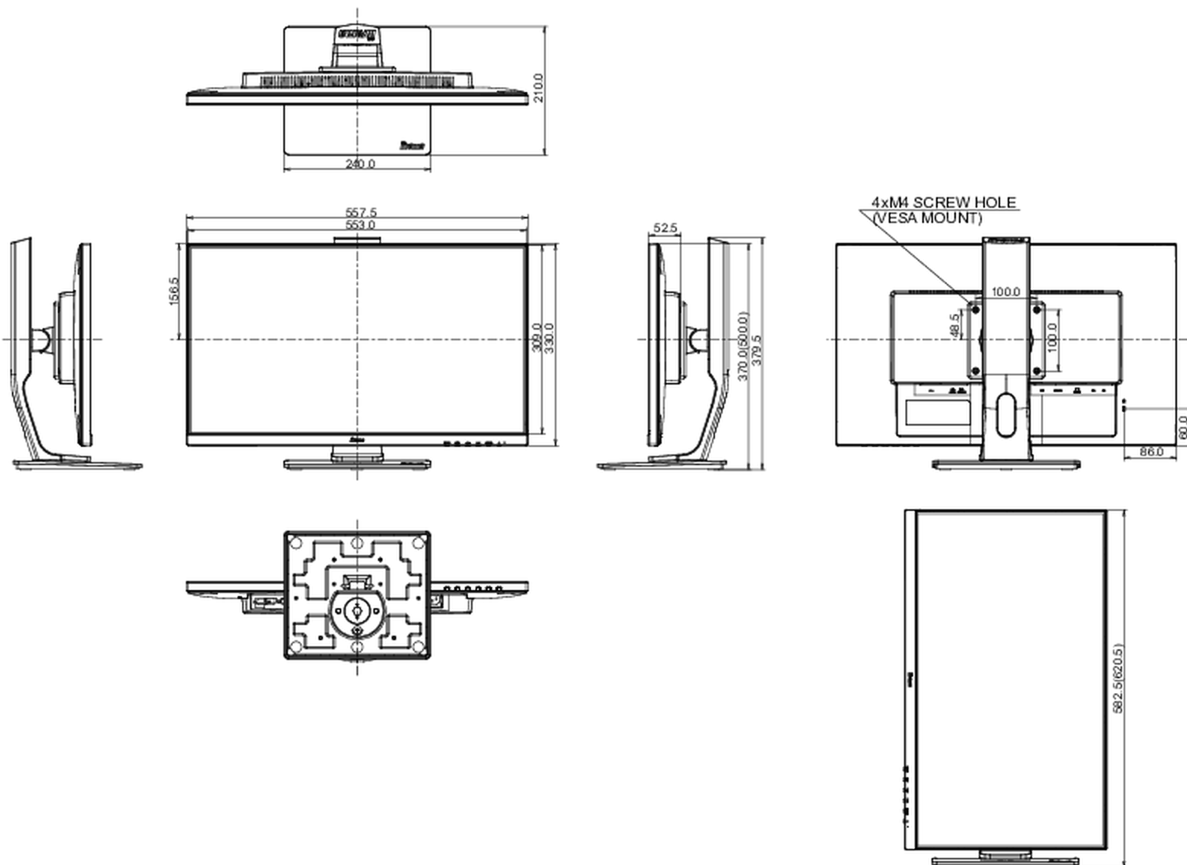

04 MECHANICAL

Display position adjustments	height, pivot (rotation), swivel, tilt
Height adjustment	130mm
Rotation (PIVOT function)	90°
Swivel stand	90°; 45° left; 45° right
Tilt angle	22° up; 5° down
VESA mounting	100 x 100mm

REACH SVHC above 0.1%: Lead

08 DIMENSIONS / WEIGHT

Product dimensions W x H x D 557.5 x 370 (500) x 210mm

Weight (without box) 5.6kg

EAN code 4948570116294

307:2008 in connection with pixel defects.

© IIYAMA CORPORATION. ALL RIGHTS RESERVED