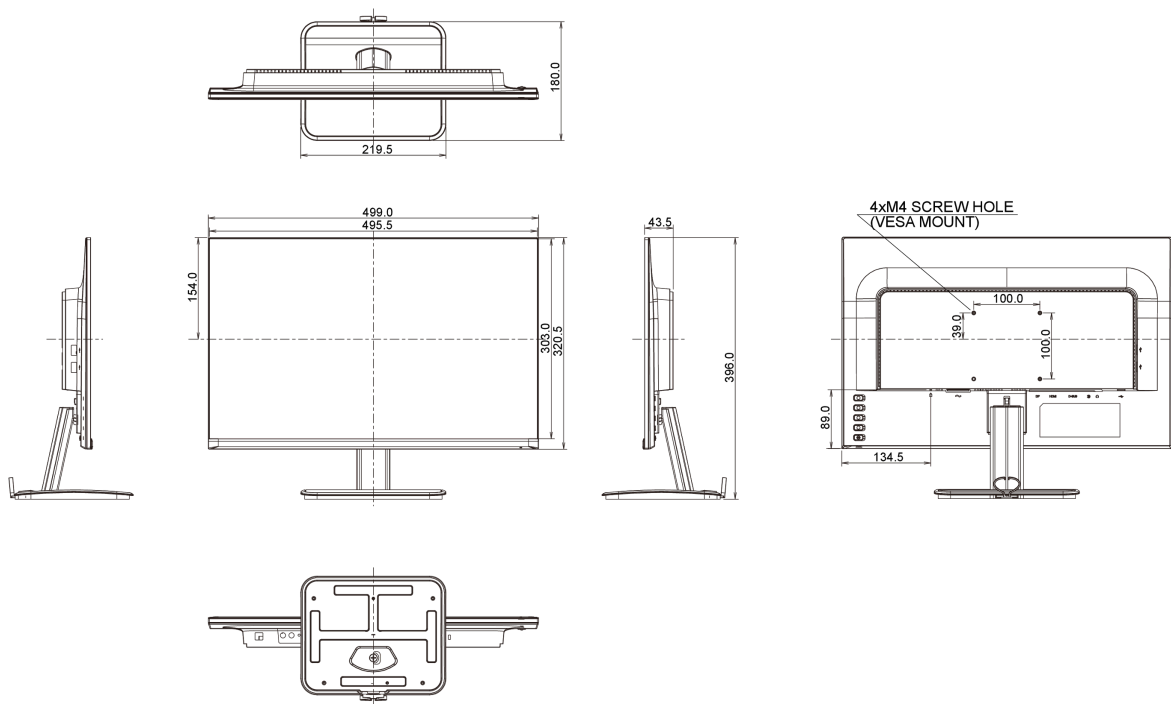

## 08 MÉRETEK / SÚLY

Termék méretei Sz x H x M 499 x 396 x 180mm

Súly (doboz nélkül) 4kg

EAN kód 4948570116379

All trademarks and registered trademarks acknowledged. E & O E. Specification subject to change without notice. All LCD's comply with ISO-9241-307:2008 in connection with pixel defects.