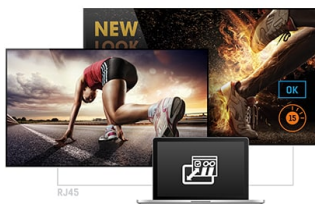

### 50" Professional Digital Signage display with a 18/7 operating time and a 4K UHD resolution

See the difference with the ProLite LE5040UHS. A professional digital signage display with 4K graphics, 18/7 operating time and landscape orientation. Featuring a slim bezel and an AMVA3 LED panel for exceptional color and image performance and iiSignage, iiyama's free signage content creation and management software, the LE5040UHS offers businesses an easy and effective solution to help capture their audience's attention.