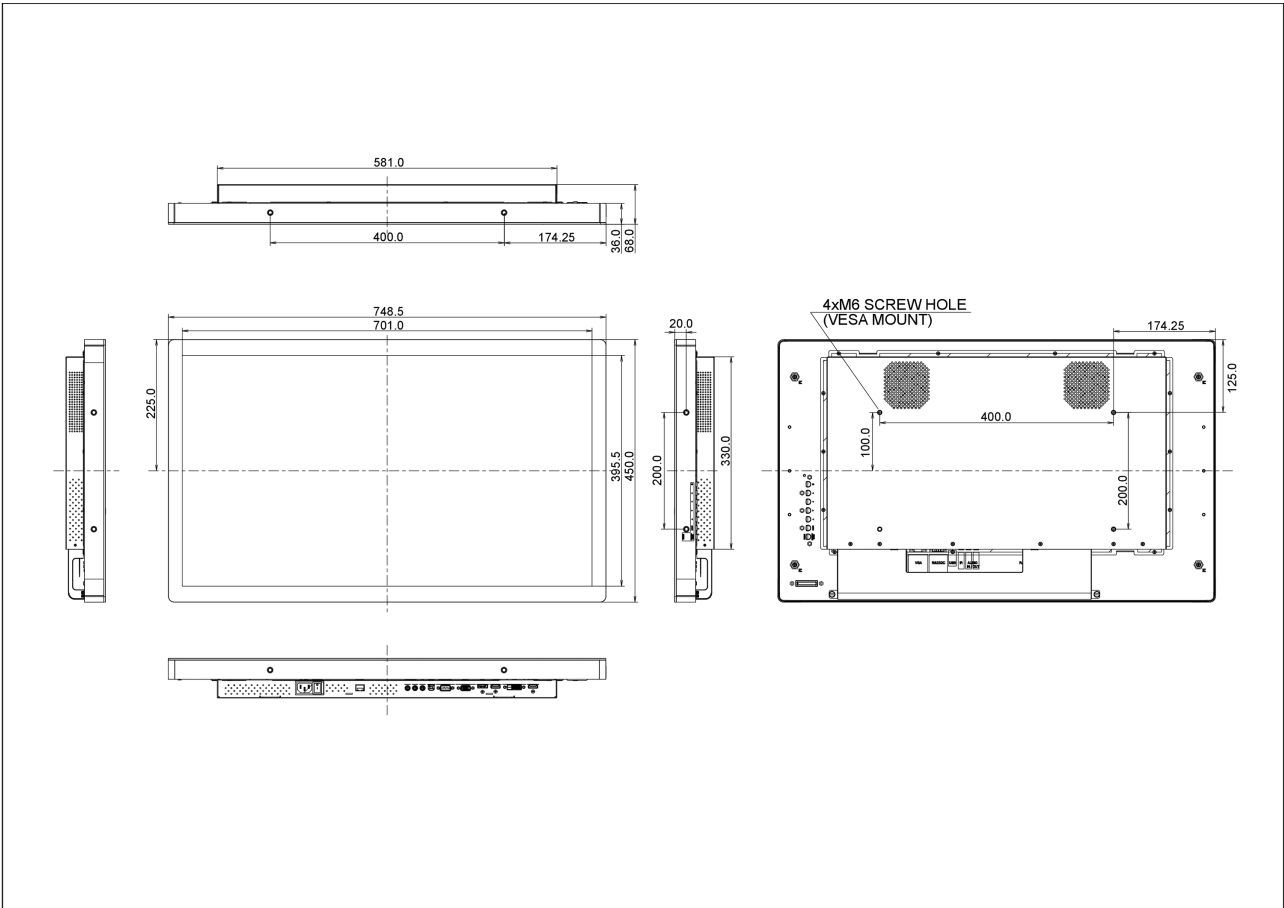

All trademarks and registered trademarks acknowledged. E & O E. Specification subject to change without notice. All LCD's comply with ISO-9241-307:2008 in connection with pixel defects.

© IIYAMA CORPORATION. ALL RIGHTS RESERVED