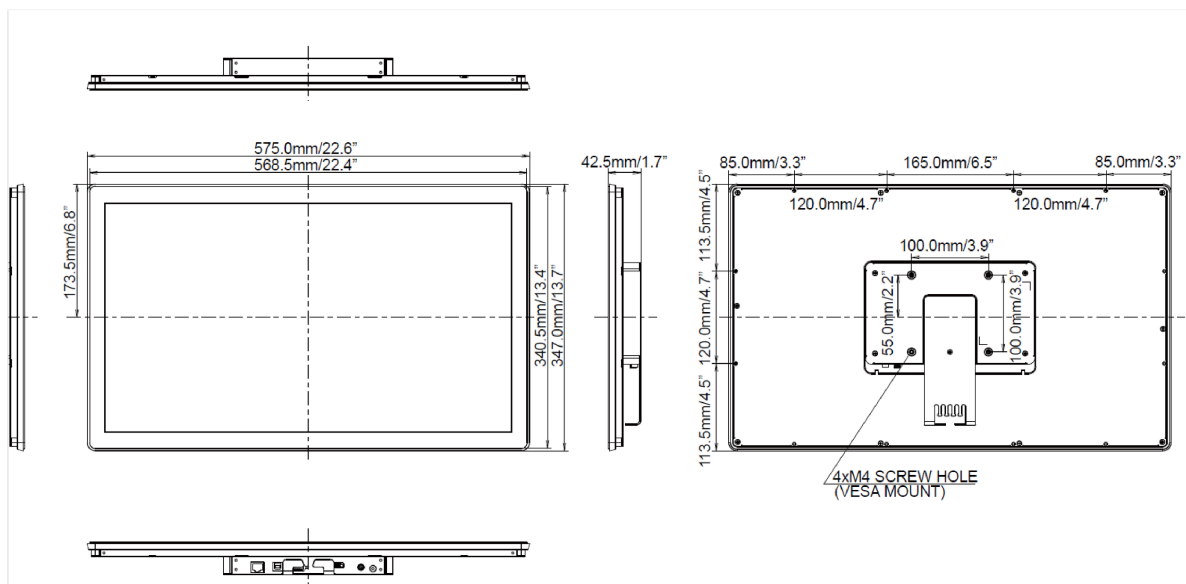

10 DIMENZIJE / TEŽINA

Dimenzije proizvoda Š x V x D 575 x 347 x 42.5mm

Težina (bez kutije) 5.8kg

EAN kod 4948570115921

All trademarks and registered trademarks acknowledged. E & O E. Specification subject to change without notice. All LCD's comply with ISO-9241-307:2008 in connection with pixel defects.