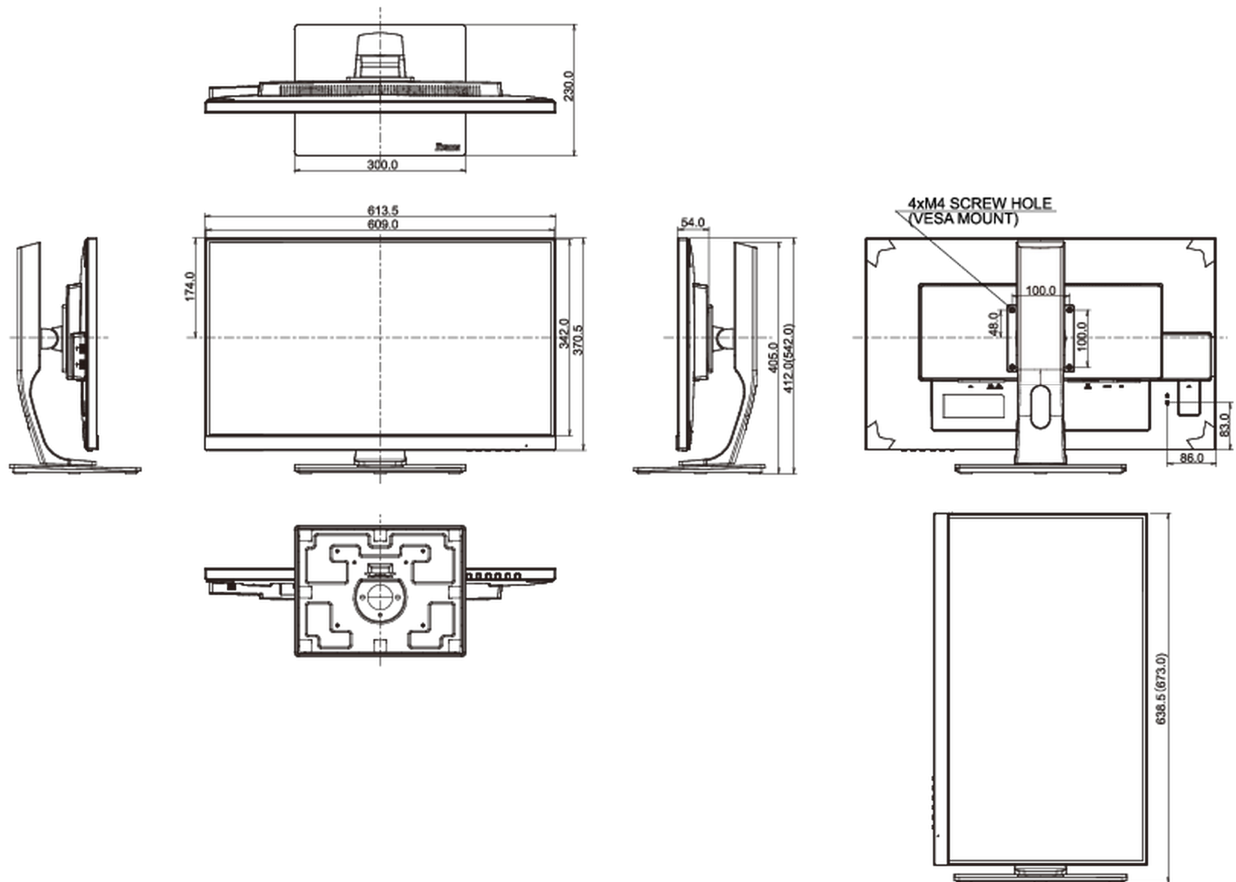

## 04 MECHANICAL

Display position adjustments	height, pivot (rotation), swivel, tilt
Height adjustment	130mm
Rotation (PIVOT function)	90°
Swivel stand	90°; 45° left; 45° right
Tilt angle	22° up; 5° down
VESA mounting	100 x 100mm

## 08 DIMENSIONS / WEIGHT

Product dimensions W x H x D	613.5 x 412 (542) x 230mm
Box dimensions W x H x D	745 x 455 x 207mm
Weight (without box)	6.6kg
EAN code	4948570115396

All trademarks and registered trademarks acknowledged. E & O E. Specification subject to change without notice. All LCD's comply with ISO-9241-307:2008 in connection with pixel defects.