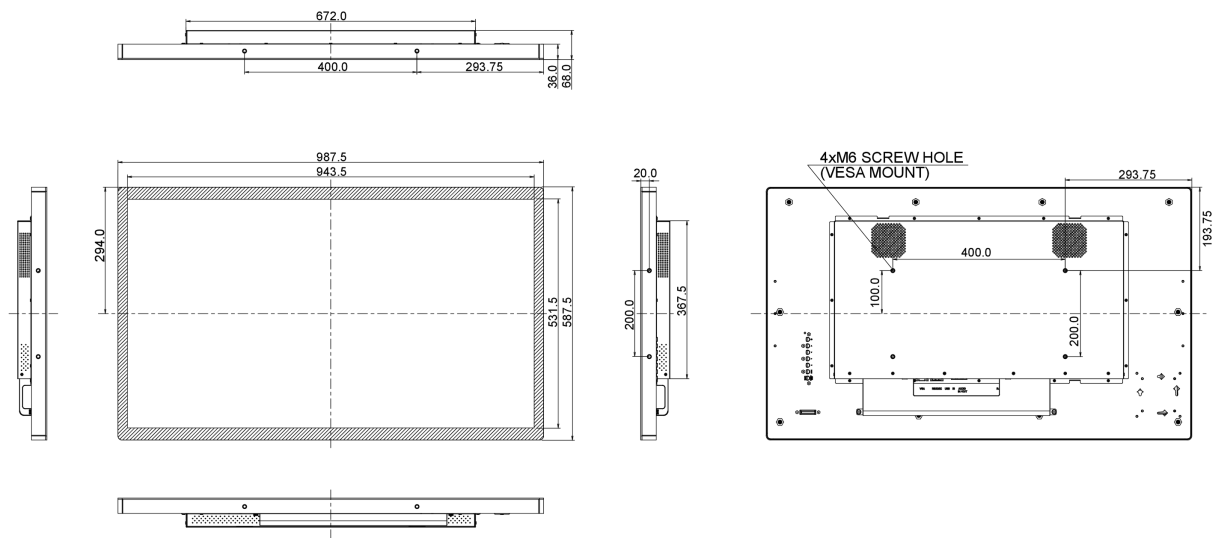

## 10 DIMENZIJE / TEŽINA

Dimenzije proizvoda Š x V x D	987.5 x 587.7 x 68mm
Težina (bez kutije)	21.6kg
EAN kod	4948570115785

All trademarks and registered trademarks acknowledged. E & O E. Specification subject to change without notice. All LCD's comply with ISO-9241-307:2008 in connection with pixel defects.