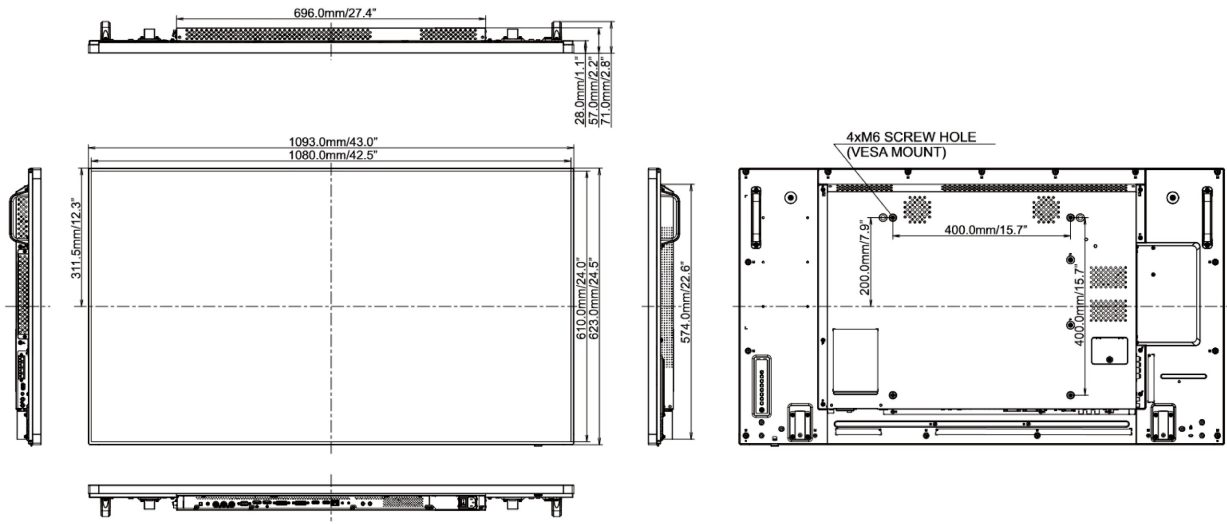

## 09 DIMENSIONS / WEIGHT

<b>Product dimensions W x H x D</b>	1093 x 623.0 x 71mm
<b>Weight (without box)</b>	19kg
<b>EAN code</b>	4948570115877

All trademarks and registered trademarks acknowledged. E & O E. Specification subject to change without notice. All LCD's comply with ISO-9241-307:2008 in connection with pixel defects.