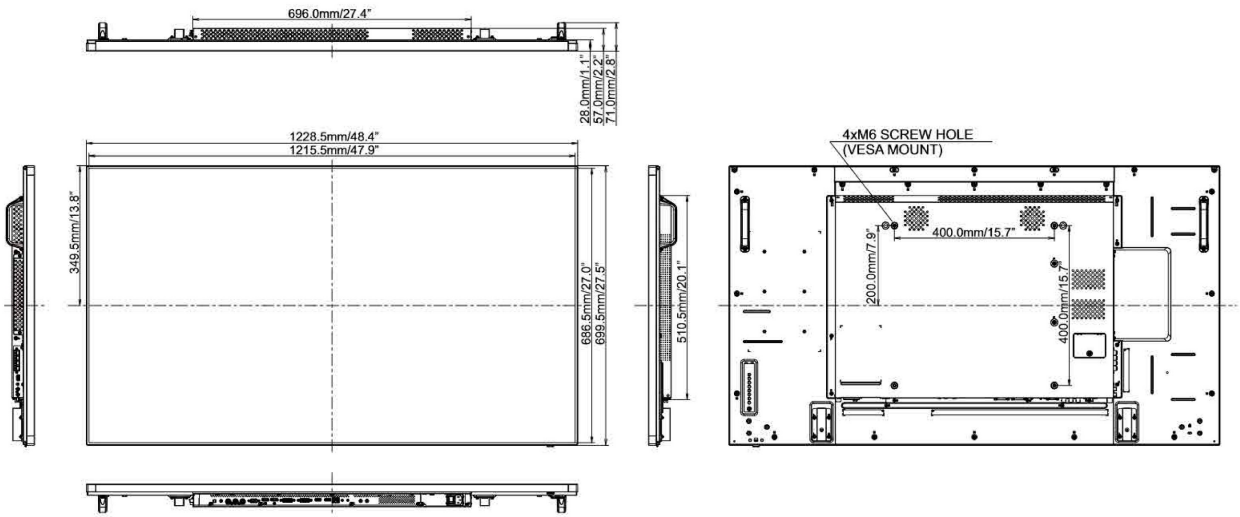

09 DIMENZIJE / TEŽINA

Dimenzije proizvoda Š x V x D	1228.5 x 699.5 x 71.0mm
Težina (bez kutije)	24.7kg
EAN kod	4948570115884

All trademarks and registered trademarks acknowledged. E & O E. Specification subject to change without notice. All LCD's comply with ISO-9241-307:2008 in connection with pixel defects.