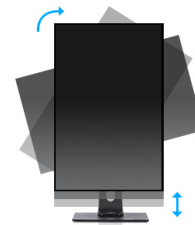

### High-end 24" AMVA monitor featuring height adjustable stand

ProLite XB2483HSU-B3 - a 24" LED backlit LCD Screen featuring AMVA panel technology, guarantees accurate and consistent colour reproduction with wide viewing angles. Offering 24 bit 'True Colour' and great performance for displaying Black and White with the 3000:1 Native Contrast Ratio, means that the ProLite XB2483HSU-B3 will provide excellent performance for Photographic, Design and Web-design. The monitor features a height adjustable stand with PIVOT function making it also an excellent choice for Universities, Corporate and Financial Markets.

AMVA

AMVA technology offers higher contrast, darker blacks and much better viewing angles than standard TN technology. The screen will look good no matter what angle you look at it.

HAS + Pivot

With a height adjustable stand you will create an ergonomic work posture and position that meets all health and safety requirements. This will not only prevent any health issues but will also increase your productivity. The pivot function allows the screen to rotate from landscape to portrait orientation. This functionality can be useful if the application requires more height than width.

## 01 DISPLAY CHARACTERISTICS

Diagonal	23.8", 60.5cm
Panel	AMVA LED, matte finish
Native resolution	1920 x 1080 @75Hz (HDMI&DisplayPort, 2.1 megapixel Full HD)
Aspect ratio	16:9
Panel brightness	250 cd/m <sup>2</sup>
Static contrast	3 000:1
Advanced contrast	80M:1
Response time (GTG)	4ms
Viewing zone	horizontal/vertical: 178°/178°, right/left: 89°/89°, up/down: 89°/89°
Colour support	16.7mIn 8bit (sRGB: 99%; NTSC: 72%)
Horizontal Sync	30 - 80kHz
Viewable area W x H	527 x 296.5mm, 20.7 x 11.7"
Pixel pitch	0.275mm
Colour	matte