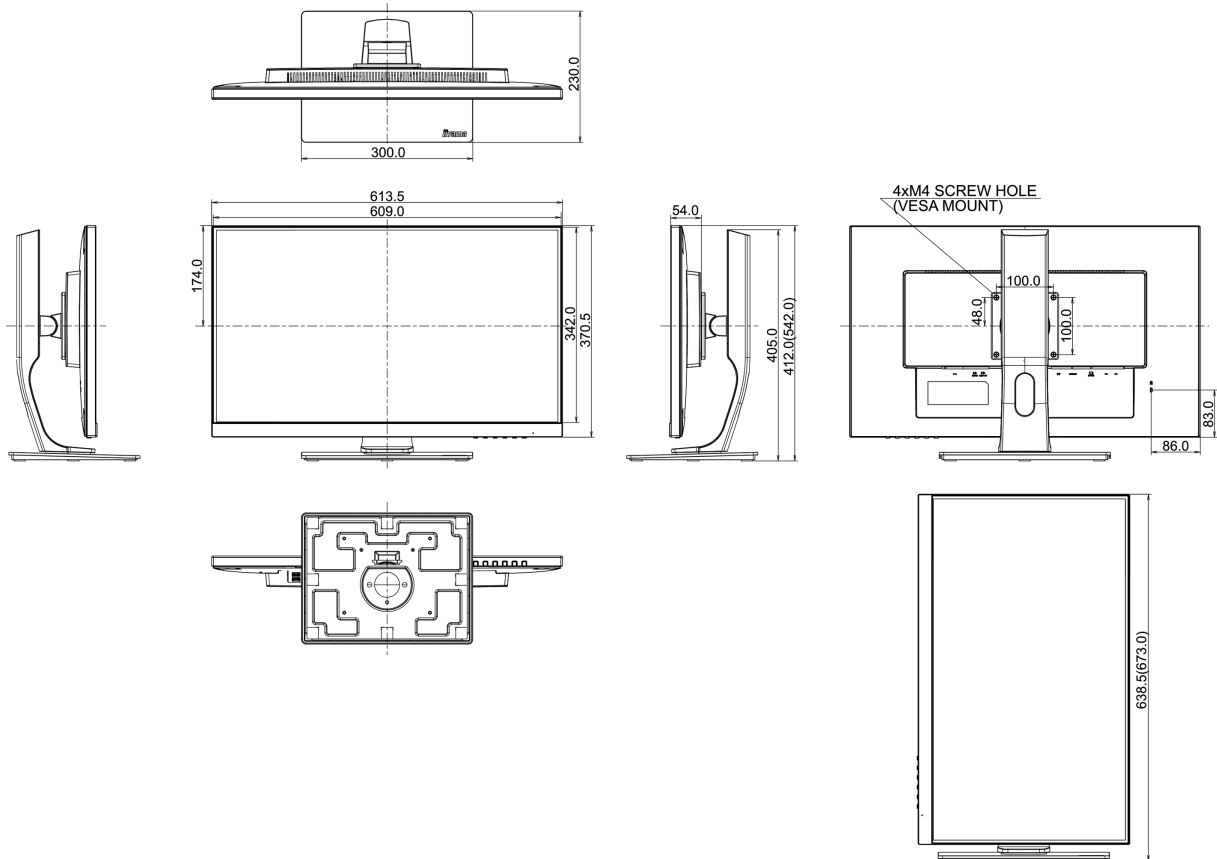

01 DISPLAY CHARACTERISTICS

Diagonal	27", 68.6cm
Panel	TN LED, matte finish
Native resolution	1920 x 1080 (HDMI&DisplayPort, 2.1 megapixel Full HD)
Aspect ratio	16:9
Panel brightness	300 cd/m ²
Static contrast	1000:1
Advanced contrast	80M:1
Response time (GTG)	1ms
Viewing zone	horizontal/vertical: 170°/160°, right/left: 85°/85°, up/down: 80°/80°
Colour support	16.7mIn (sRGB: 99%; NTSC: 72%)
Horizontal Sync	30 - 83kHz
Viewable area W x H	597.6 x 336.15mm, 23.5 x 13.2"
Pixel pitch	0.311mm
Colour	matte

04 MECHANICAL

Display position adjustments	height, pivot (rotation), swivel, tilt
Height adjustment	130mm
Rotation (PIVOT function)	90°
Swivel stand	90°; 45° left; 45° right
Tilt angle	22° up; 5° down
VESA mounting	100 x 100mm

08 DIMENSIONS / WEIGHT

Product dimensions W x H x D	613.5 x 397.5 (527.5) x 230mm
Box dimensions W x H x D	745 x 455 x 207mm
Weight (without box)	6.9kg
EAN code	4948570115372

All trademarks and registered trademarks acknowledged. E & O E. Specification subject to change without notice. All LCD's comply with ISO-9241-307:2008 in connection with pixel defects.