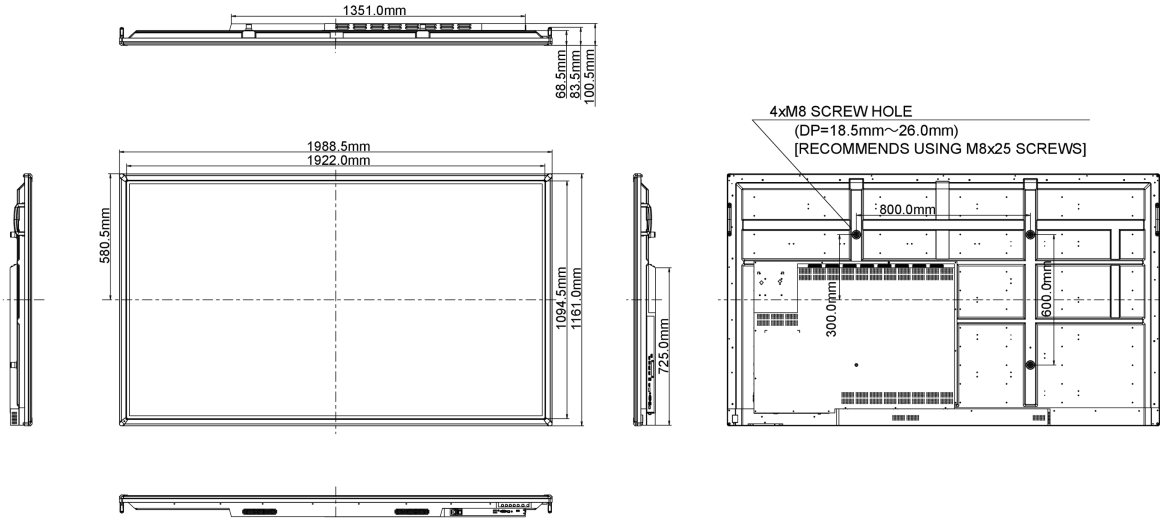

Ürün boyutları G x Y x D

1988.5 x 1161.0 x 100.5mm

Ağırlık (kutu hariç)

76kg

EAN kodu

4948570115310

All trademarks and registered trademarks acknowledged. E & O E. Specification subject to change without notice. All LCD's comply with ISO-9241-307:2008 in connection with pixel defects.