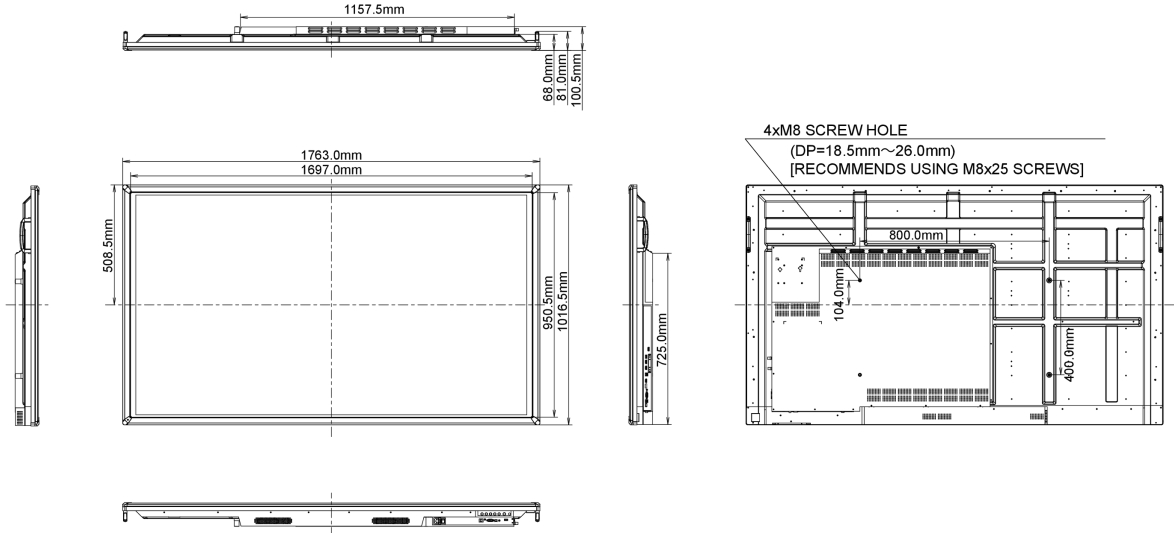

Ürün boyutları G x Y x D

1763.5 x 1016.5 x 100.5mm

Ağırlık (kutu hariç)

56kg

EAN kodu

4948570115471

All trademarks and registered trademarks acknowledged. E & O E. Specification subject to change without notice. All LCD's comply with ISO-9241-307:2008 in connection with pixel defects.