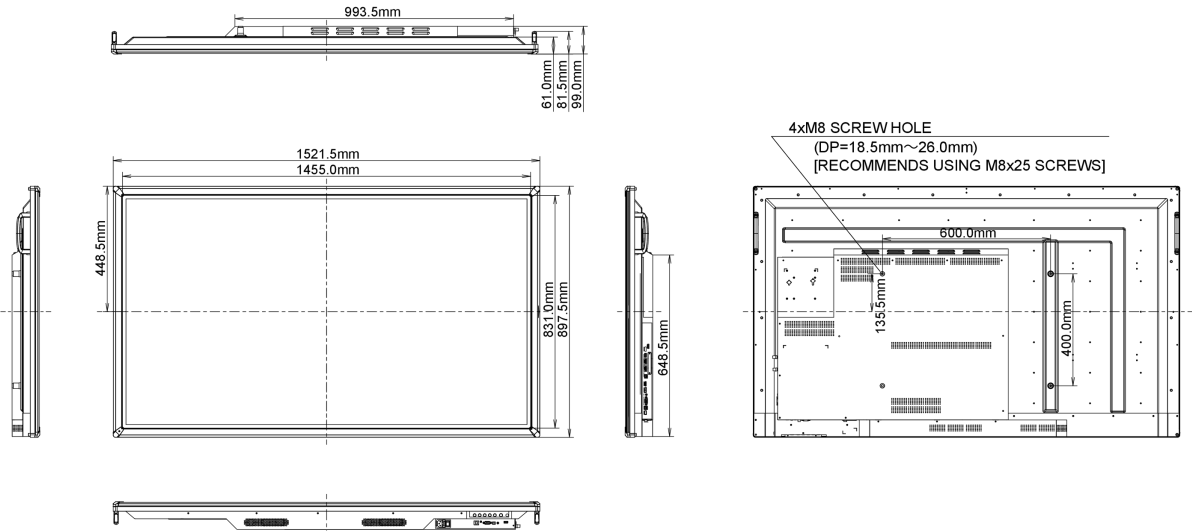

Ürün boyutları G x Y x D

1521.41 x 897.41 x 98.85mm

Ağırlık (kutu hariç)

45kg

EAN kodu

4948570115464

All trademarks and registered trademarks acknowledged. E & O E. Specification subject to change without notice. All LCD's comply with ISO-9241-307:2008 in connection with pixel defects.