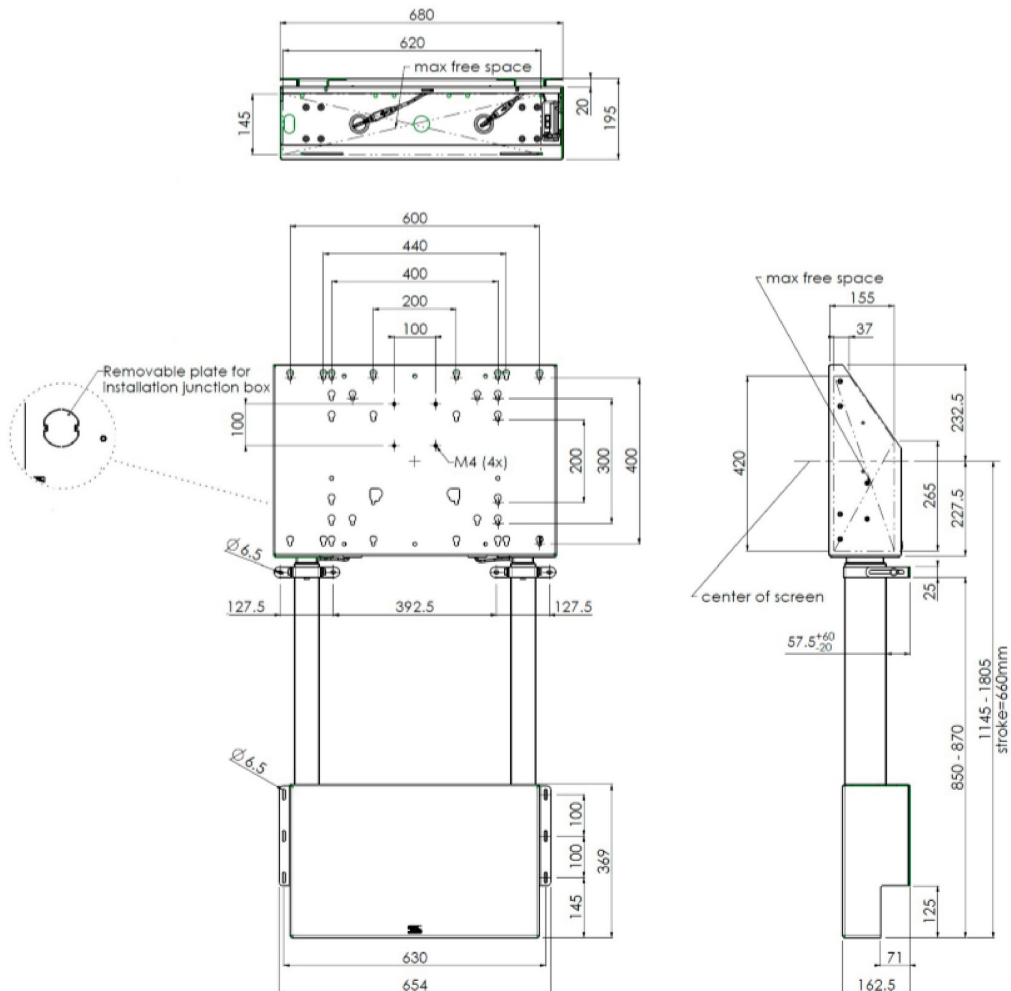

01 TEKNİK ÖZELLİK

Ekran boyutu	65" - 86"
Maksimum ağırlık kapasitesi	120kg / monitör

All trademarks and registered trademarks acknowledged. E & O E. Specification subject to change without notice. All LCD's comply with ISO-9241-307:2008 in connection with pixel defects.