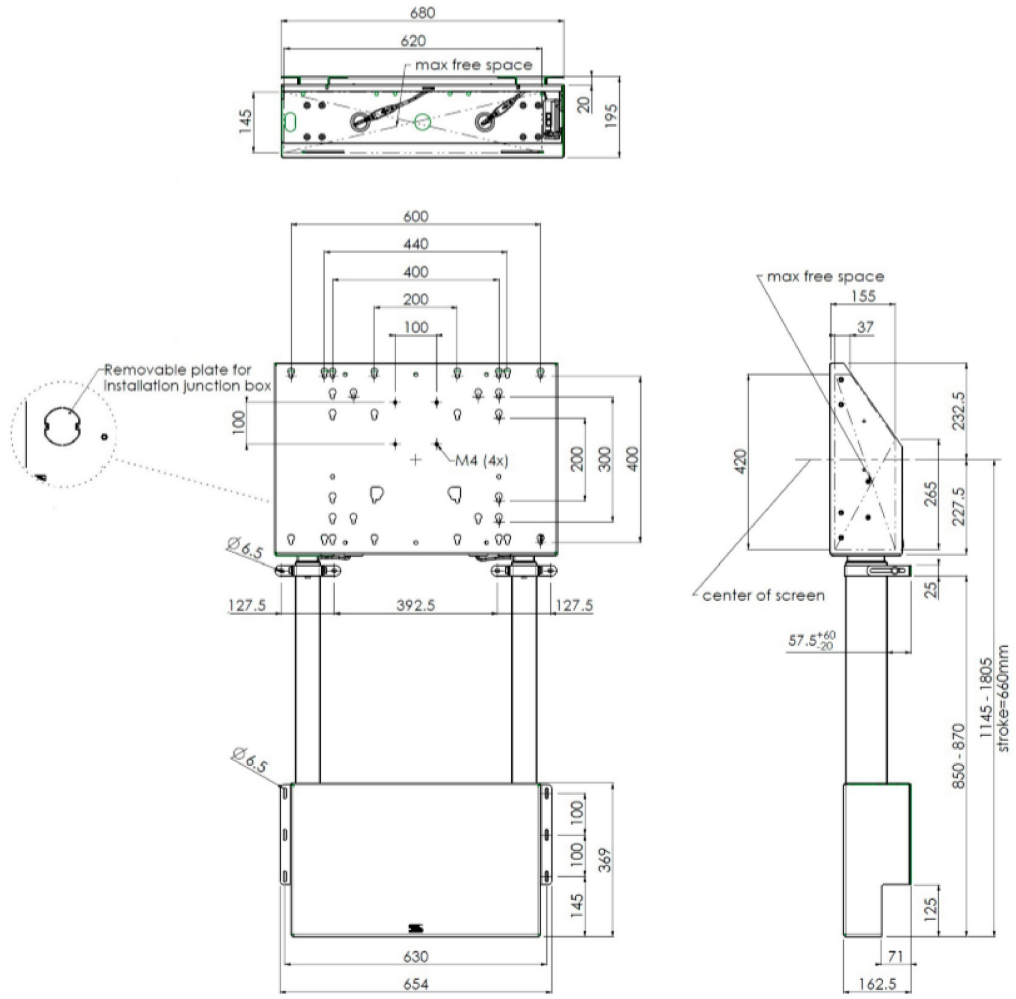

01 TEKNİK ÖZELLİK

Ekran boyutu	65" - 86"
Maksimum ağırlık kapasitesi	120kg / monitör

All trademarks and registered trademarks acknowledged. E & O E. Specification subject to change without notice. All LCD's comply with ISO-9241-307:2008 in connection with pixel defects.