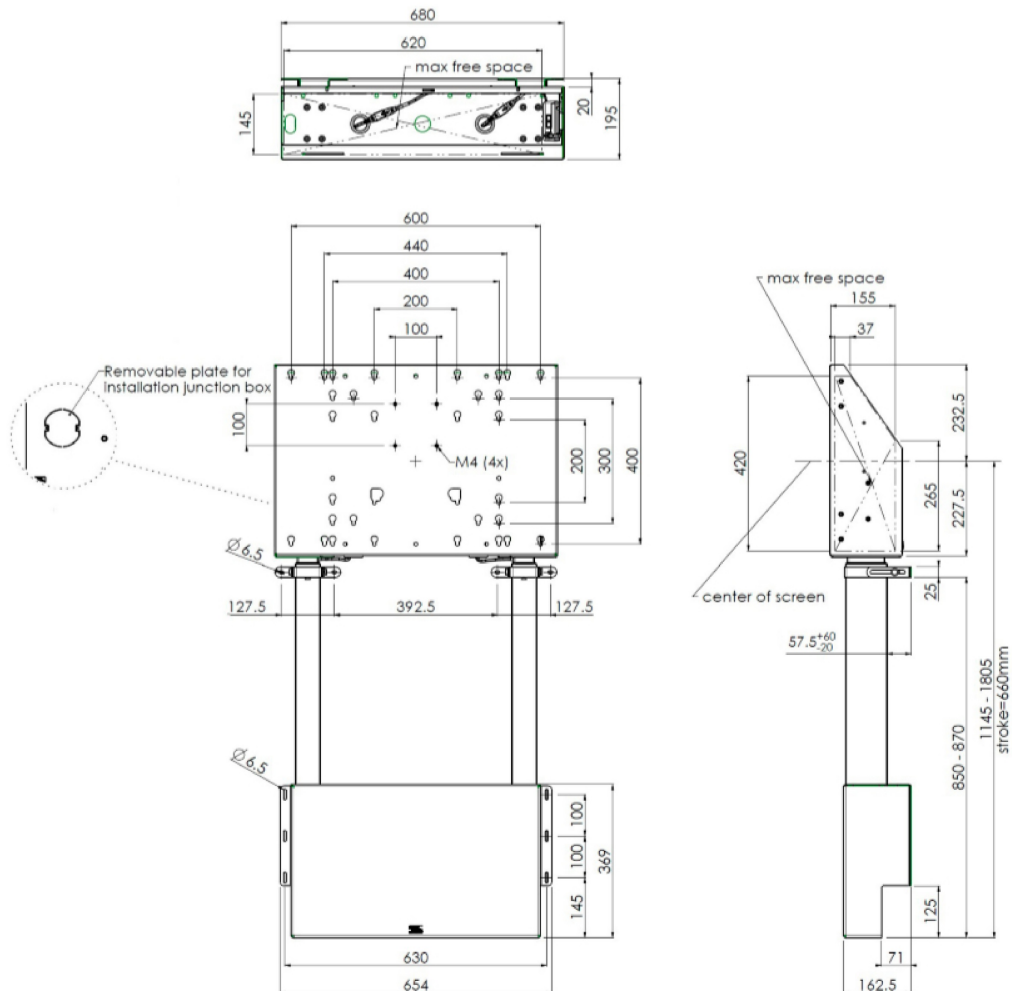

01 TEHNIČKA SPECIFIKACIJA

Veličina ekrana	65" - 86"
Maksimalna težina	120kg / monitor

EAN kod

4948570032433

All trademarks and registered trademarks acknowledged. E & O E. Specification subject to change without notice. All LCD's comply with ISO-9241-307:2008 in connection with pixel defects.