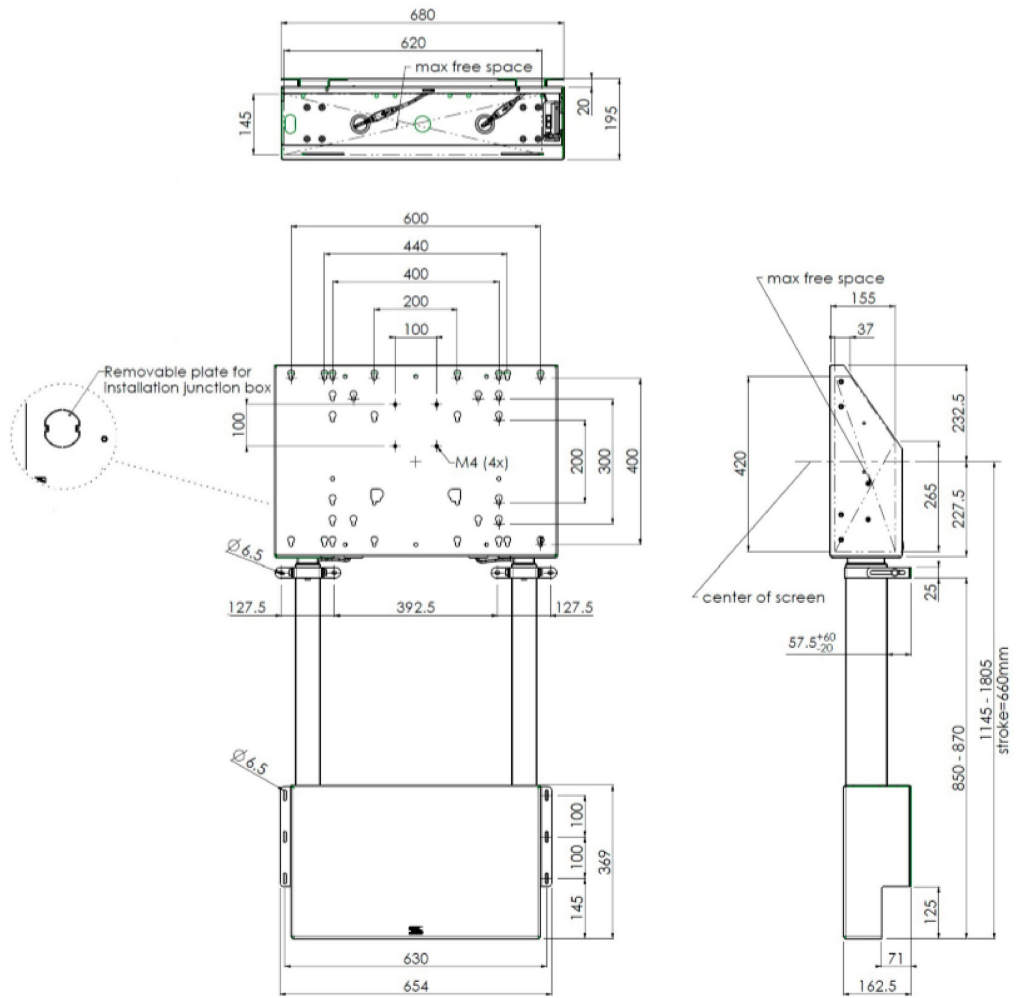

01 TEHNIČKA SPECIFIKACIJA

Veličina ekrana	65" - 86"
Maksimalna težina	120kg / monitor

EAN kod

4948570032433

All trademarks and registered trademarks acknowledged. E & O E. Specification subject to change without notice. All LCD's comply with ISO-9241-307:2008 in connection with pixel defects.