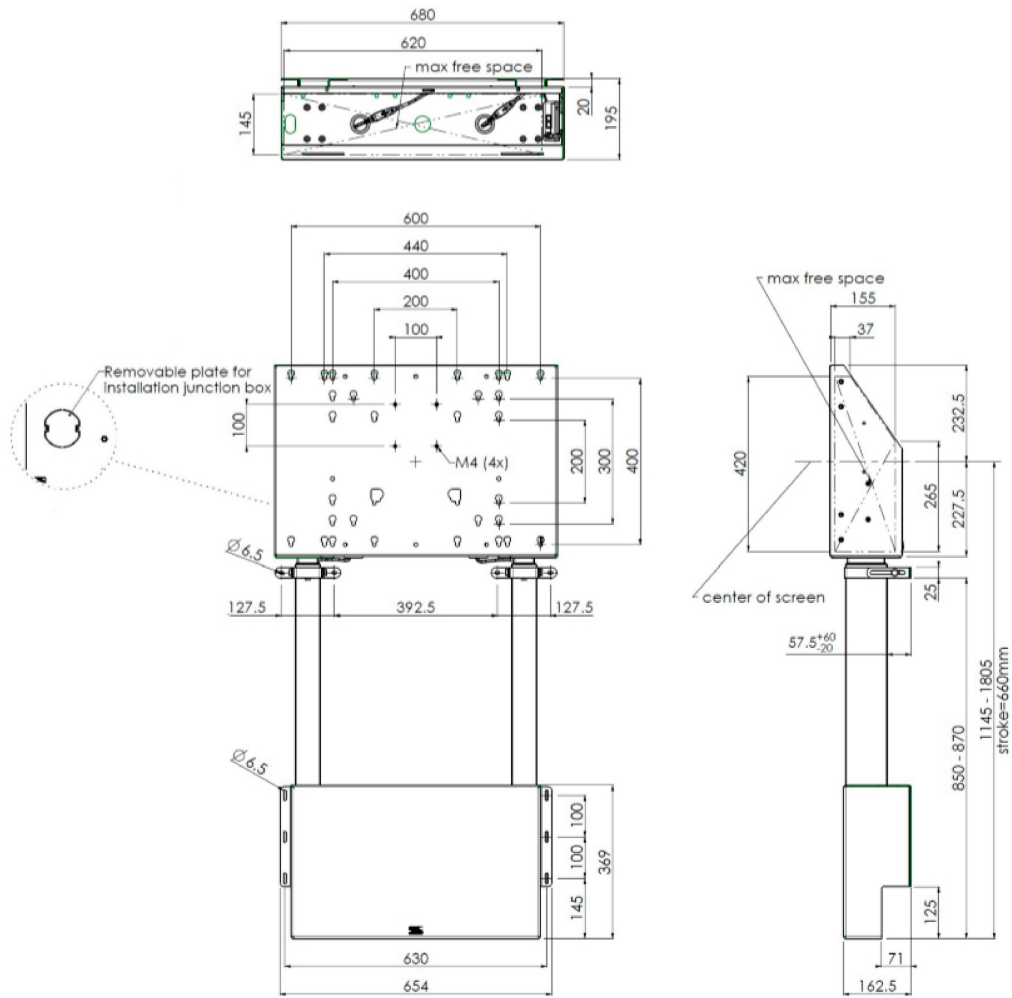

01 TECHNIKAI PARAMÉTEREK

Képernyő mérete

65" - 86"

Maximális teherbírás

120kg / monitor

EAN kód

4948570032433

All trademarks and registered trademarks acknowledged. E & O E. Specification subject to change without notice. All LCD's comply with ISO-9241-307:2008 in connection with pixel defects.