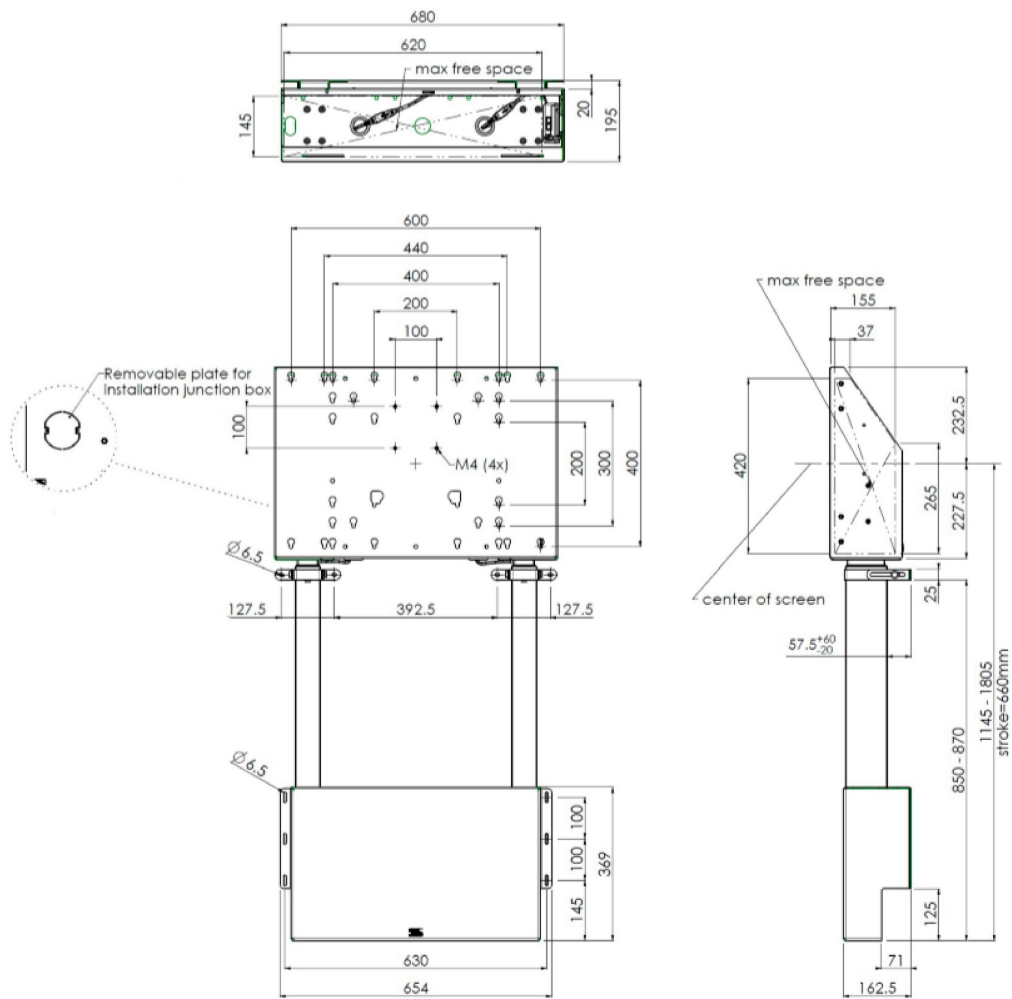

Wall lift for large format (touch) displays up to 120kg.

Floor supported wall lift for (touch) screens, max 120 kg A motorized trolley for touch screens up to VESA 600-400. Thanks to its double columns it offers extra stability and robustness for working with a touch display. It features an electrical regulation guaranteeing a continuous and silent height adjustment, and an integrated screen bracket containing most VESA patterns, making it suitable for almost every display. At the back side of the mounting utility, there is space reserved for placing a mini PC or thin client. Please note: If your screen is too big (VESA 600-500/600 or VESA 800-500/600), please use the [MD 052B7280](#) adapter. For screens with VESA 800-400, please use the [MD 052B7265](#) adapter.

01 TECHNICAL SPECIFICATION

Screen size	65" - 86"
Max weight capacity	120kg / monitor

02 DIMENSIONS / WEIGHT

EAN code

4948570032433

All trademarks and registered trademarks acknowledged. E & O E. Specification subject to change without notice. All LCD's comply with ISO-9241-307:2008 in connection with pixel defects.