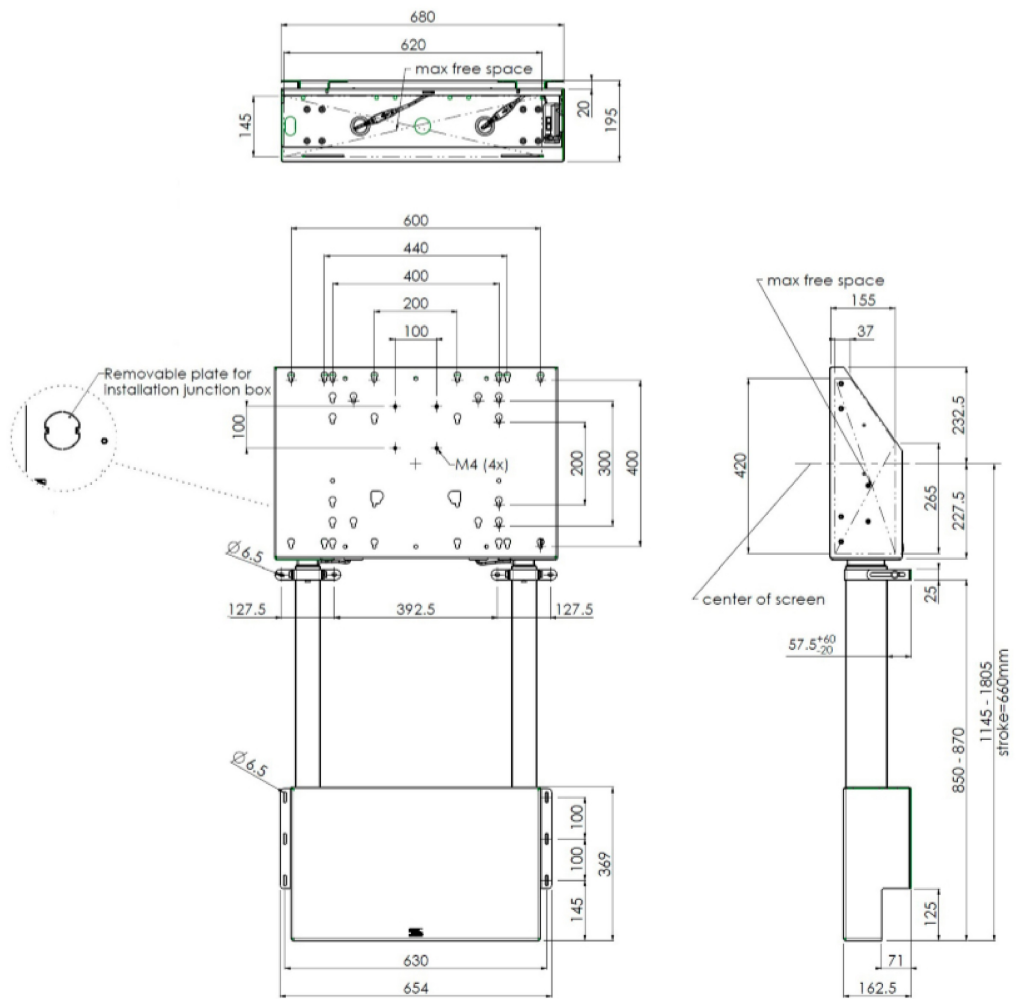

Wall lift for large format (touch) displays up to 120kg.

Floor supported wall lift for (touch) screens, max 120 kg A motorized trolley for touch screens up to VESA 600-400. Thanks to its double columns it offers extra stability and robustness for working with a touch display. It features an electrical regulation guaranteeing a continuous and silent height adjustment, and an integrated screen bracket containing most VESA patterns, making it suitable for almost every display. At the back side of the mounting utility, there is space reserved for placing a mini PC or thin client. Please note: If your screen is too big (VESA 600-500/600 or VESA 800-500/600), please use the [MD 052B7280](#) adapter. For screens with VESA 800-400, please use the [MD 052B7265](#) adapter.

01 ESPECIFICACIÓN TÉCNICA

Tamaño de pantalla	65" - 86"
Peso máximo	120kg / monitor

02 DIMENSIONES / PESO

Código EAN

4948570032433

All trademarks and registered trademarks acknowledged. E & O E. Specification subject to change without notice. All LCD's comply with ISO-9241-307:2008 in connection with pixel defects.