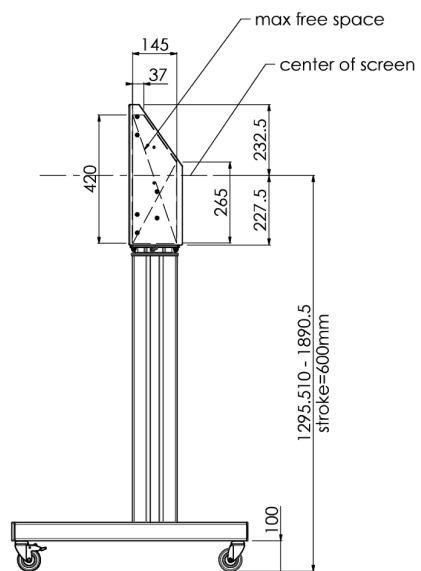

Floor lift on wheels for large format (touch) displays up to 120 kg with lockable lid for protection

Floor lift XL on wheels for (touch) screens bigger than 65", max 120 kg A motorized trolley for touch screens up to VESA 600-400. What makes this product so unique is its screen flexibility and installation ease, within just three steps the product is installed and ready for use. This wheeled stand with electrical height adjustment has continuous and silent height adjustment and an integrated screen bracket containing most VESA patterns, making it suitable for almost every display. The embedded VESA bracket has another special feature, it can be used as support for a Desktop PC at the back. Please note: If your screen is too big (VESA 600-500/600, VESA 800-500/600 or VESA 800-400), please use the [MD 052B7288](#) adapter.

01 TECHNICAL SPECIFICATION

Number of screens	1
Screen size	32" - 86"
Max weight capacity	120kg / monitor
VESA minimum	200 x 200mm
VESA maximum	600 x 400mm

02 DIMENSIONS / WEIGHT

Product dimensions W x H x D

1058 x 1890.5 x 772mm

Weight (without box)

52kg

03 RELATED INFORMATION

Related products

[MD 063B7240](#), [MD 052B7288](#)

All trademarks and registered trademarks acknowledged. E & O E. Specification subject to change without notice. All LCD's comply with ISO-9241-307:2008 in connection with pixel defects.