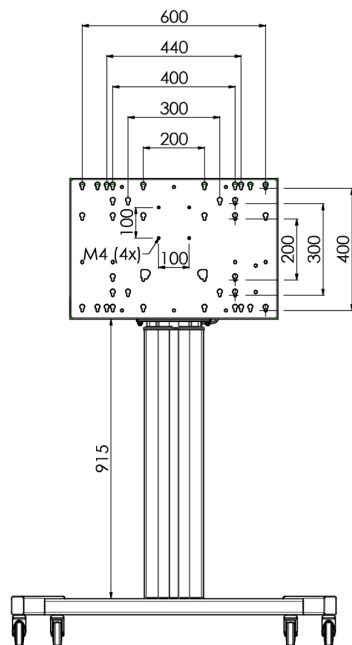

Floor lift on wheels for large format (touch) displays up to 120 kg with lockable lid for protection

Floor lift XL on wheels for (touch) screens bigger than 65", max 120 kg A motorized trolley for touch screens up to VESA 600-400. What makes this product so unique is its screen flexibility and installation ease, within just three steps the product is installed and ready for use. This wheeled stand with electrical height adjustment has continuous and silent height adjustment and an integrated screen bracket containing most VESA patterns, making it suitable for almost every display. The embedded VESA bracket has another special feature, it can be used as support for a Desktop PC at the back. Please note: If your screen is too big (VESA 600-500/600, VESA 800-500/600 or VESA 800-400), please use the [MD 052B7288](#) adapter.

01 TECHNICAL SPECIFICATION

Number of screens	1
Screen size	32" - 86"
Max weight capacity	120kg / monitor
VESA minimum	200 x 200mm
VESA maximum	600 x 400mm

02 DIMENSIONS / WEIGHT

Product dimensions W x H x D

1058 x 1890.5 x 772mm

Weight (without box)

52kg

03 RELATED INFORMATION

Related products

[MD 063B7240](#), [MD 052B7288](#)

All trademarks and registered trademarks acknowledged. E & O E. Specification subject to change without notice. All LCD's comply with ISO-9241-307:2008 in connection with pixel defects.