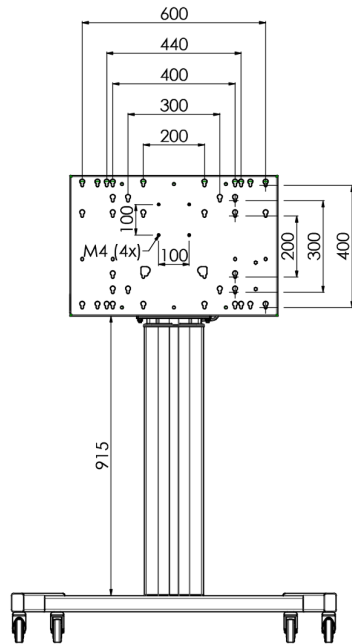

**Floor lift on wheels for large format (touch) displays up to 120 kg with lockable lid for protection**

Floor lift XL on wheels for (touch) screens bigger than 65", max 120 kg A motorized trolley for touch screens up to VESA 600-400. What makes this product so unique is its screen flexibility and installation ease, within just three steps the product is installed and ready for use. This wheeled stand with electrical height adjustment has continuous and silent height adjustment and an integrated screen bracket containing most VESA patterns, making it suitable for almost every display. The embedded VESA bracket has another special feature, it can be used as support for a Desktop PC at the back. Please note: If your screen is too big (VESA 600-500/600, VESA 800-500/600 or VESA 800-400), please use the [MD 052B7288](#) adapter.

**01 ESPECIFICACIÓN TÉCNICA**

Número de pantallas	1
Tamaño de pantalla	32" - 86"
Peso máximo	120kg / monitor
VESA minimum	200 x 200mm
VESA maximum	600 x 400mm

## 02 DIMENSIONES / PESO

Producto dimensiones W x H x D

1058 x 1890.5 x 772mm

Peso (sin caja)

52kg

### 03 INFORMACIÓN RELACIONADA

Productos relacionados

[MD 063B7240](#), [MD 052B7288](#)

*All trademarks and registered trademarks acknowledged. E & O E. Specification subject to change without notice. All LCD's comply with ISO-9241-307:2008 in connection with pixel defects.*