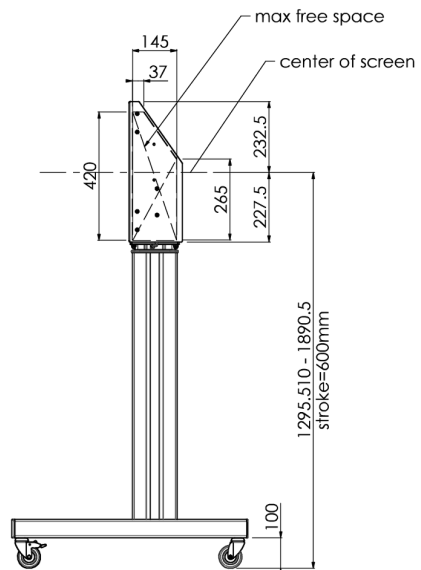

**Floor lift on wheels for large format (touch) displays up to 120 kg with lockable lid for protection**

Floor lift XL on wheels for (touch) screens bigger than 65", max 120 kg A motorized trolley for touch screens up to VESA 600-400. What makes this product so unique is its screen flexibility and installation ease, within just three steps the product is installed and ready for use. This wheeled stand with electrical height adjustment has continuous and silent height adjustment and an integrated screen bracket containing most VESA patterns, making it suitable for almost every display. The embedded VESA bracket has another special feature, it can be used as support for a Desktop PC at the back. Please note: If your screen is too big (VESA 600-500/600, VESA 800-500/600 or VESA 800-400), please use the [MD 052B7288](#) adapter.

**01 ESPECIFICACIÓN TÉCNICA**

Número de pantallas	1
Tamaño de pantalla	32" - 86"
Peso máximo	120kg / monitor
VESA minimum	200 x 200mm
VESA maximum	600 x 400mm

## 02 DIMENSIONES / PESO

Producto dimensiones W x H x D

1058 x 1890.5 x 772mm

Peso (sin caja)

52kg