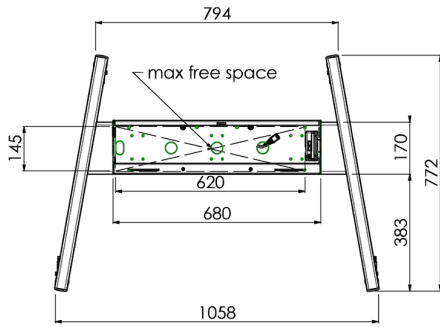

**Floor lift on wheels for large format (touch) displays up to 120 kg with lockable lid for protection**

Floor lift XL on wheels for (touch) screens bigger than 65", max 120 kg A motorized trolley for touch screens up to VESA 600-400. What makes this product so unique is its screen flexibility and installation ease, within just three steps the product is installed and ready for use. This wheeled stand with electrical height adjustment has continuous and silent height adjustment and an integrated screen bracket containing most VESA patterns, making it suitable for almost every display. The embedded VESA bracket has another special feature, it can be used as support for a Desktop PC at the back. Please note: If your screen is too big (VESA 600-500/600, VESA 800-500/600 or VESA 800-400), please use the [MD 052B7288](#) adapter.

**01 ESPECIFICACIÓN TÉCNICA**

Número de pantallas	1
Tamaño de pantalla	32" - 86"
Peso máximo	120kg / monitor
VESA minimum	200 x 200mm
VESA maximum	600 x 400mm

## 02 DIMENSIONES / PESO

Producto dimensiones W x H x D

1058 x 1890.5 x 772mm

Peso (sin caja)

52kg