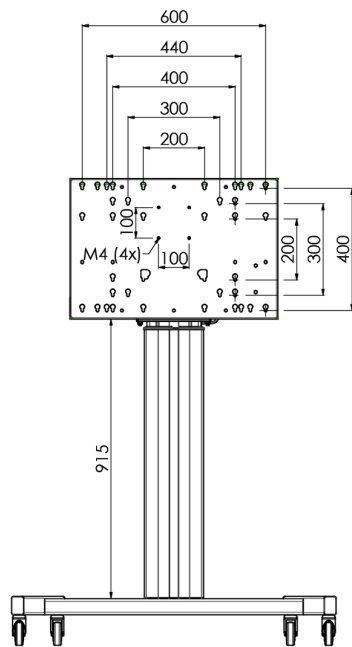

Floor lift on wheels for large format (touch) displays up to 120 kg with lockable lid for protection

Floor lift XL on wheels for (touch) screens bigger than 65", max 120 kg A motorized trolley for touch screens up to VESA 600-400. What makes this product so unique is its screen flexibility and installation ease, within just three steps the product is installed and ready for use. This wheeled stand with electrical height adjustment has continuous and silent height adjustment and an integrated screen bracket containing most VESA patterns, making it suitable for almost every display. The embedded VESA bracket has another special feature, it can be used as support for a Desktop PC at the back. Please note: If your screen is too big (VESA 600-500/600, VESA 800-500/600 or VESA 800-400), please use the [MD 052B7288](#) adapter.

01 SPECIFIKACE

Number of screens	1
Screen size	32" - 86"
Váha max.	120kg / monitor
VESA minimum	200 x 200mm
VESA maximum	600 x 400mm

02 ROZMĚRY / HMOTNOST

Rozměry výrobku Š x V x D

1058 x 1890.5 x 772mm

Váha (bez balení)

52kg

03 SOUVÍSEJÍCÍ INFORMACE

Související produkty

[MD 063B7240](#), [MD 052B7288](#)

Všechny ochranné známky jsou registrovány a chráněny. Vyhrazené právo na změny. Veškeré ploché panely LCD splňují normu ISO-9241-307:2008 v oblasti počtu vadných pixelů.