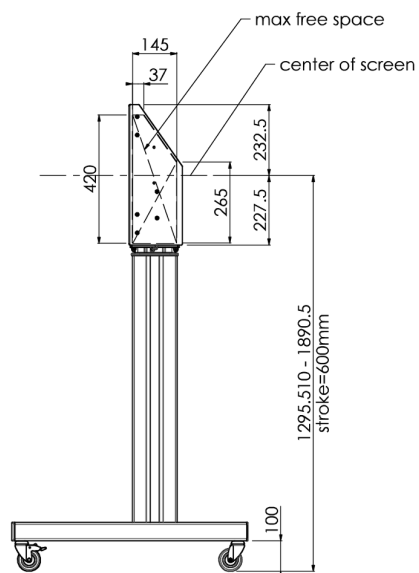

Floor lift on wheels for large format (touch) displays up to 120 kg with lockable lid for protection

Floor lift XL on wheels for (touch) screens bigger than 65", max 120 kg A motorized trolley for touch screens up to VESA 600-400. What makes this product so unique is its screen flexibility and installation ease, within just three steps the product is installed and ready for use. This wheeled stand with electrical height adjustment has continuous and silent height adjustment and an integrated screen bracket containing most VESA patterns, making it suitable for almost every display. The embedded VESA bracket has another special feature, it can be used as support for a Desktop PC at the back. Please note: If your screen is too big (VESA 600-500/600, VESA 800-500/600 or VESA 800-400), please use the [MD 052B7288](#) adapter.

01 SPECIFIKACE

Number of screens	1
Screen size	32" - 86"
Váha max.	120kg / monitor
VESA minimum	200 x 200mm
VESA maximum	600 x 400mm

02 ROZMĚRY / HMOTNOST

Rozměry výrobku Š x V x D

1058 x 1890.5 x 772mm

Váha (bez balení)

52kg

03 SOUVÍSEJÍCÍ INFORMACE

Související produkty

[MD 063B7240](#), [MD 052B7288](#)

Všechny ochranné známky jsou registrovány a chráněny. Vyhrazené právo na změny. Veškeré ploché panely LCD splňují normu ISO-9241-307:2008 v oblasti počtu vadných pixelů.