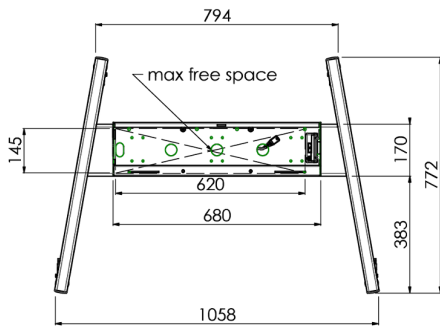

Floor lift on wheels for large format (touch) displays up to 120 kg with lockable lid for protection

Floor lift XL on wheels for (touch) screens bigger than 65", max 120 kg A motorized trolley for touch screens up to VESA 600-400. What makes this product so unique is its screen flexibility and installation ease, within just three steps the product is installed and ready for use. This wheeled stand with electrical height adjustment has continuous and silent height adjustment and an integrated screen bracket containing most VESA patterns, making it suitable for almost every display. The embedded VESA bracket has another special feature, it can be used as support for a Desktop PC at the back. Please note: If your screen is too big (VESA 600-500/600, VESA 800-500/600 or VESA 800-400), please use the [MD 052B7288](#) adapter.

01 SPECIFIKACE

Number of screens	1
Screen size	32" - 86"
Váha max.	120kg / monitor
VESA minimum	200 x 200mm
VESA maximum	600 x 400mm

02 ROZMĚRY / HMOTNOST

Rozměry výrobku Š x V x D

1058 x 1890.5 x 772mm

Váha (bez balení)

52kg

03 SOUVÍSEJÍCÍ INFORMACE

Související produkty

[MD 063B7240](#), [MD 052B7288](#)

Všechny ochranné známky jsou registrovány a chráněny. Vyhrazené právo na změny. Veškeré ploché panely LCD splňují normu ISO-9241-307:2008 v oblasti počtu vadných pixelů.