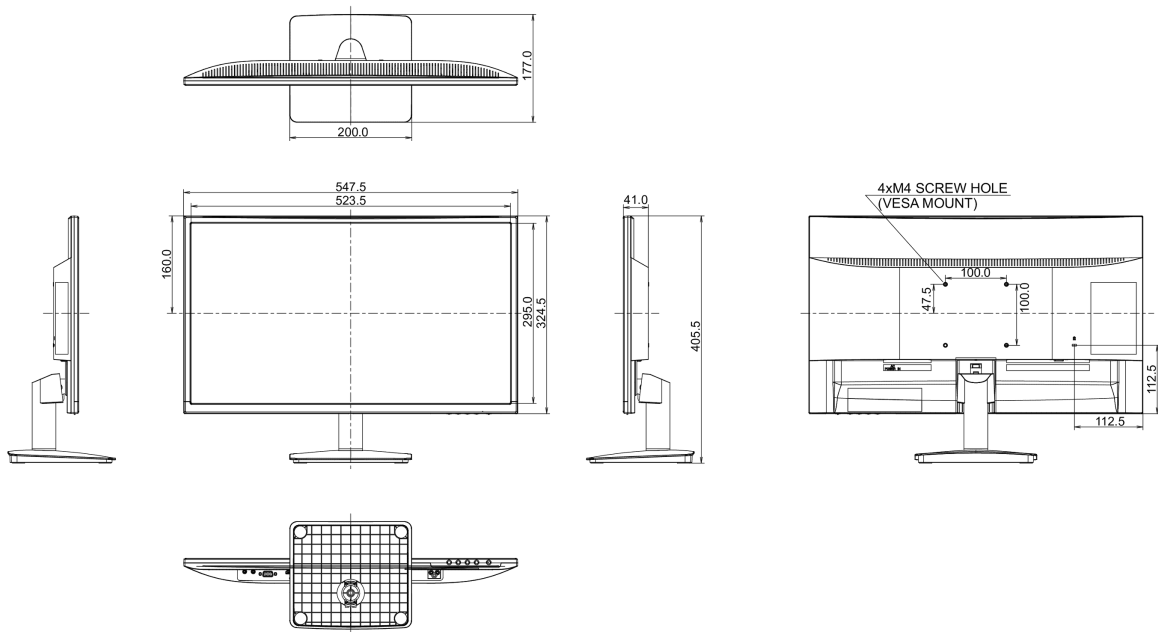

Power supply unit	internal
Power supply	AC 100 - 240V, 50/60Hz
Power usage	19W typical, 0.5W stand by, 0.5W off mode

07 SUSTAINABILITY

Regulations CE, TÜV-Bauart, VCCI-B, PSE, RoHS support, ErP, ENERGY STAR®, WEEE, REACH

REACH SVHC above 0.1%: Lead

08 DIMENSIONS / WEIGHT

Product dimensions W x H x D 547.5 x 405.5 x 177mm

Weight (without box) 3.2kg

EAN code 4948570115495

All trademarks and registered trademarks acknowledged. E & O E. Specification subject to change without notice. All LCD's comply with ISO-9241-307:2008 in connection with pixel defects.

© IYAMA CORPORATION. ALL RIGHTS RESERVED