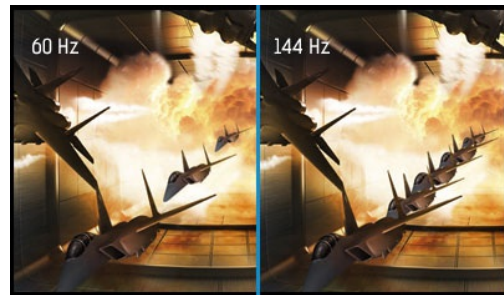

144Hz

Rapid refresh rate and frame rate guarantee smooth, blur free and judder free graphics, with lower latency and lag improving response times for fast paced games. Especially suited to the fast pace games like FPS, racers, MOBA and sports where the 144Hz refresh rate delivers the crisp and sharp images needed to raise your game.