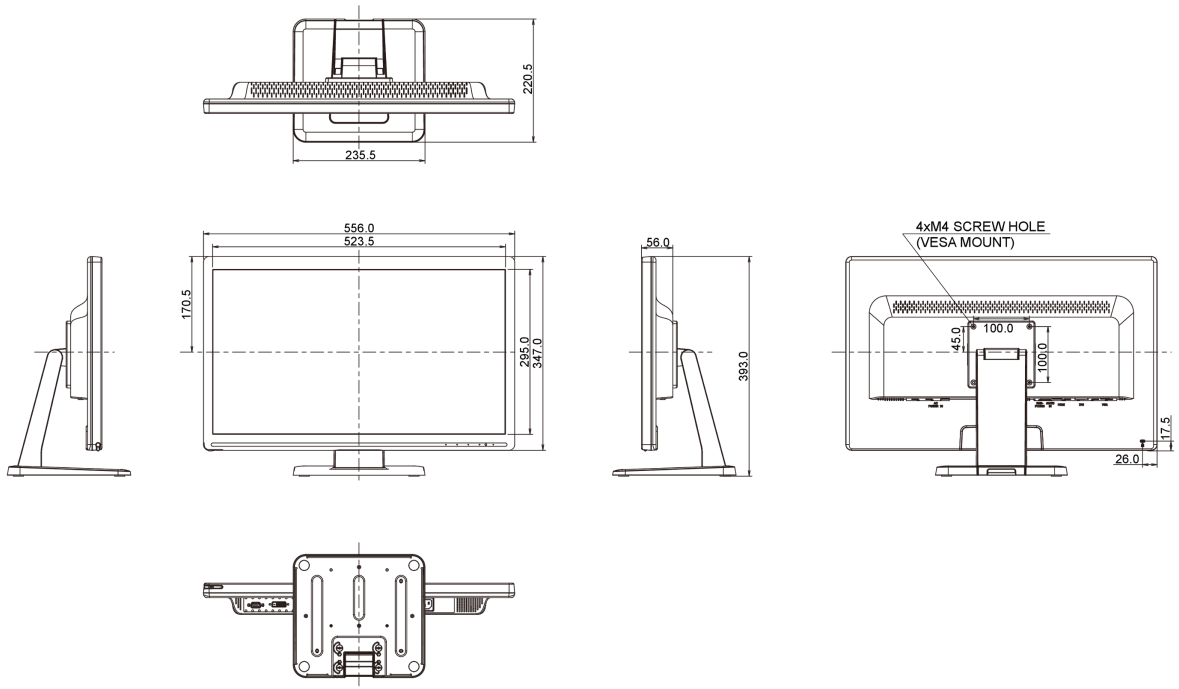

## 10 DIMENSIONES / PESO

Producto dimensiones W x H x D

556 x 393 x 220.5mm

Peso (sin caja)

6.7kg

Código EAN

4948570115181

All trademarks and registered trademarks acknowledged. E & O E. Specification subject to change without notice. All LCD's comply with ISO-9241-307:2008 in connection with pixel defects.