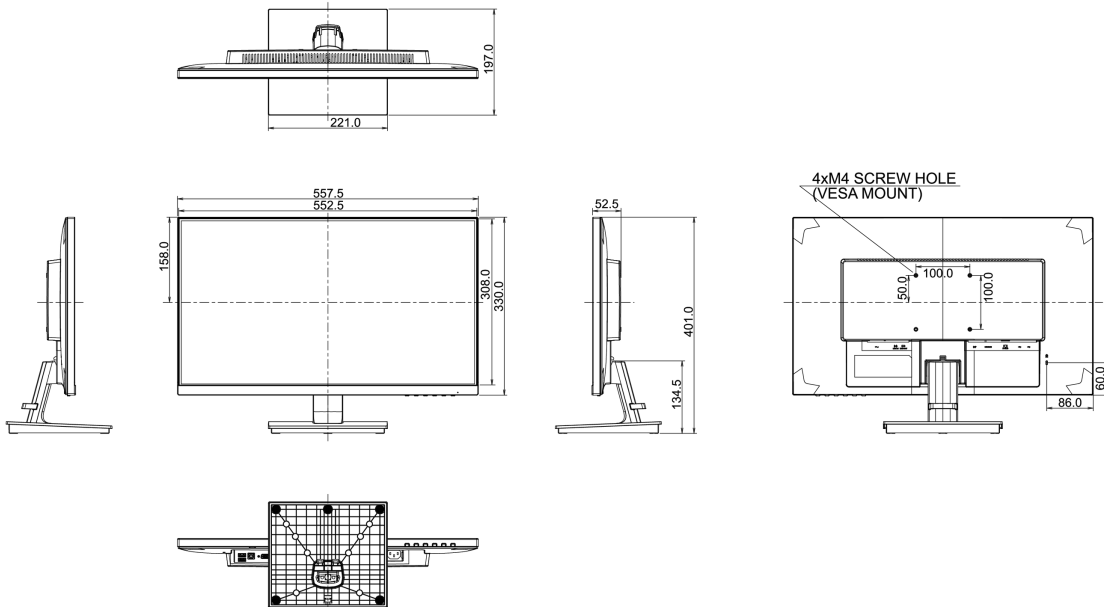

Other

quick start guide, safety guide

06 POWER MANAGEMENT

Power supply unit

internal

Power supply

AC 100 - 240V, 50/60Hz

Power usage

19.6W typical, 0.32W stand by, 0.28W off mode

07 SUSTAINABILITY

Regulations

CE, TÜV-GS, EAC, VCCI-B, PSE, RoHS support, ErP, ENERGY STAR®, WEEE, REACH

Energy efficiency class (Regulation (EU) 2017/1369)

E

REACH SVHC

above 0.1%: Lead

08 DIMENSIONS / WEIGHT

Product dimensions W x H x D

557.5 x 401 x 197mm

Weight (without box)

4kg

EAN code

4948570115433

All trademarks and registered trademarks acknowledged. E & O E. Specification subject to change without notice. All LCD's comply with ISO-9241-307:2008 in connection with pixel defects.

© IIYAMA CORPORATION. ALL RIGHTS RESERVED

03.05.2024 02:21:21