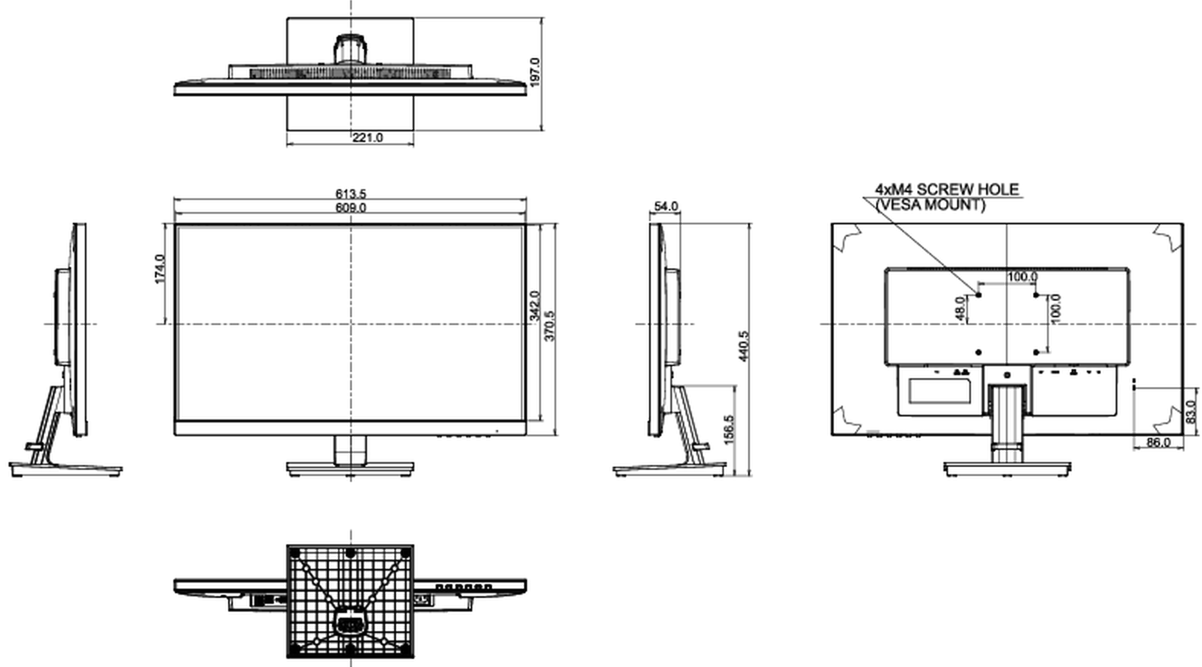

## 07 ÖLÇÜLER / AĞIRLIK

Ürün boyutları G x Y x D	613.5 x 440.5 x 197mm
Ağırlık (kutu hariç)	5.3kg
EAN kodu	4948570115365

All trademarks and registered trademarks acknowledged. E & O E. Specification subject to change without notice. All LCD's comply with ISO-9241-307:2008 in connection with pixel defects.