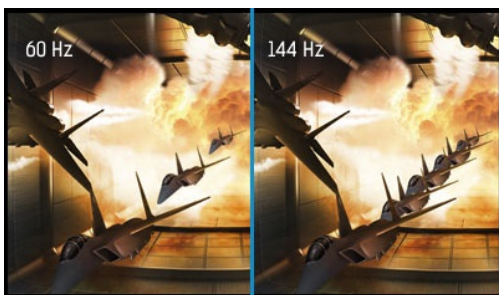

Red Eagle – join the PRO squad

Whether you already are or are aiming to be a hardcore gamer, the 27" G-MASTER GB2760QSU known as Red Eagle is the competitive edge you need to be able to unleash your full gaming potential. Armed with FreeSync technology, 144Hz refresh rate and a blistering 1ms response time you can make split second decisions and forget about ghosting effects or smearing issues. The WQHD (2560x1440) display offers 77% more on-screen space than a standard 1920x1080 full HD monitor. The ability to adjust brightness and the dark shades with the Black Tuner delivers greater viewing performance in shadowed areas. Nothing will skip your attention. Triple input setup (DVI, HDMI, DisplayPort), speakers, headphone connector and a 3.0 USB hub are all included. So no matter which you prefer: RTS, FPS, MOBA and MMO – with the Red Eagle on your desk you are top of the gamer community food chain.

01 KIJELZŐ JELLEMZŐI

Átló	27", 68.5cm
Panel	TN LED, matte finish
Natív felbontás	2560 x 1440 @144Hz (3.7 megapixel WQHD, HDMI&DisplayPort)
Képarány	16:9
Fényerő	350 cd/m ²
Statikus kontraszt	1000:1
Speciális kontraszt	80M:1
Válaszidő (GTG)	1ms
Látótér	horizontális/vertikális: 170°/160°, jobb/bal: 85°/85°, fel/le: 80°/80°
Szín támogatás	16.7mln (sRGB: 99%; NTSC: 72%)
Horizontális szinkronizálás	30 - 89kHz
Látható terület Sz x M	596.7 x 335.7mm, 23.5 x 13.2"
Pixel magasság	0.233mm
Szín	matt