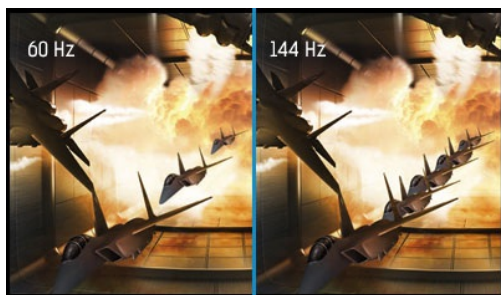

Red Eagle – join the PRO squad

Whether you already are or are aiming to be a hardcore gamer, the 27" G-MASTER GB2760QSU known as Red Eagle is the competitive edge you need to be able to unleash your full gaming potential. Armed with FreeSync technology, 144Hz refresh rate and a blistering 1ms response time you can make split second decisions and forget about ghosting effects or smearing issues. The WQHD (2560x1440) display offers 77% more on-screen space than a standard 1920x1080 full HD monitor. The ability to adjust brightness and the dark shades with the Black Tuner delivers greater viewing performance in shadowed areas. Nothing will skip your attention. Triple input setup (DVI, HDMI, DisplayPort), speakers, headphone connector and a 3.0 USB hub are all included. So no matter which you prefer: RTS, FPS, MOBA and MMO – with the Red Eagle on your desk you are top of the gamer community food chain.

01 DISPLAY CHARACTERISTICS

Diagonal	27", 68.5cm
Panel	TN LED, matte finish
Native resolution	2560 x 1440 @144Hz (3.7 megapixel WQHD, HDMI&DisplayPort)
Aspect ratio	16:9
Panel brightness	350 cd/m ²
Static contrast	1000:1
Advanced contrast	80M:1
Response time (GTG)	1ms
Viewing zone	horizontal/vertical: 170°/160°, right/left: 85°/85°, up/down: 80°/80°
Colour support	16.7mIn (sRGB: 99%; NTSC: 72%)
Horizontal Sync	30 - 89kHz
Viewable area W x H	596.7 x 335.7mm, 23.5 x 13.2"
Pixel pitch	0.233mm
Colour	matte