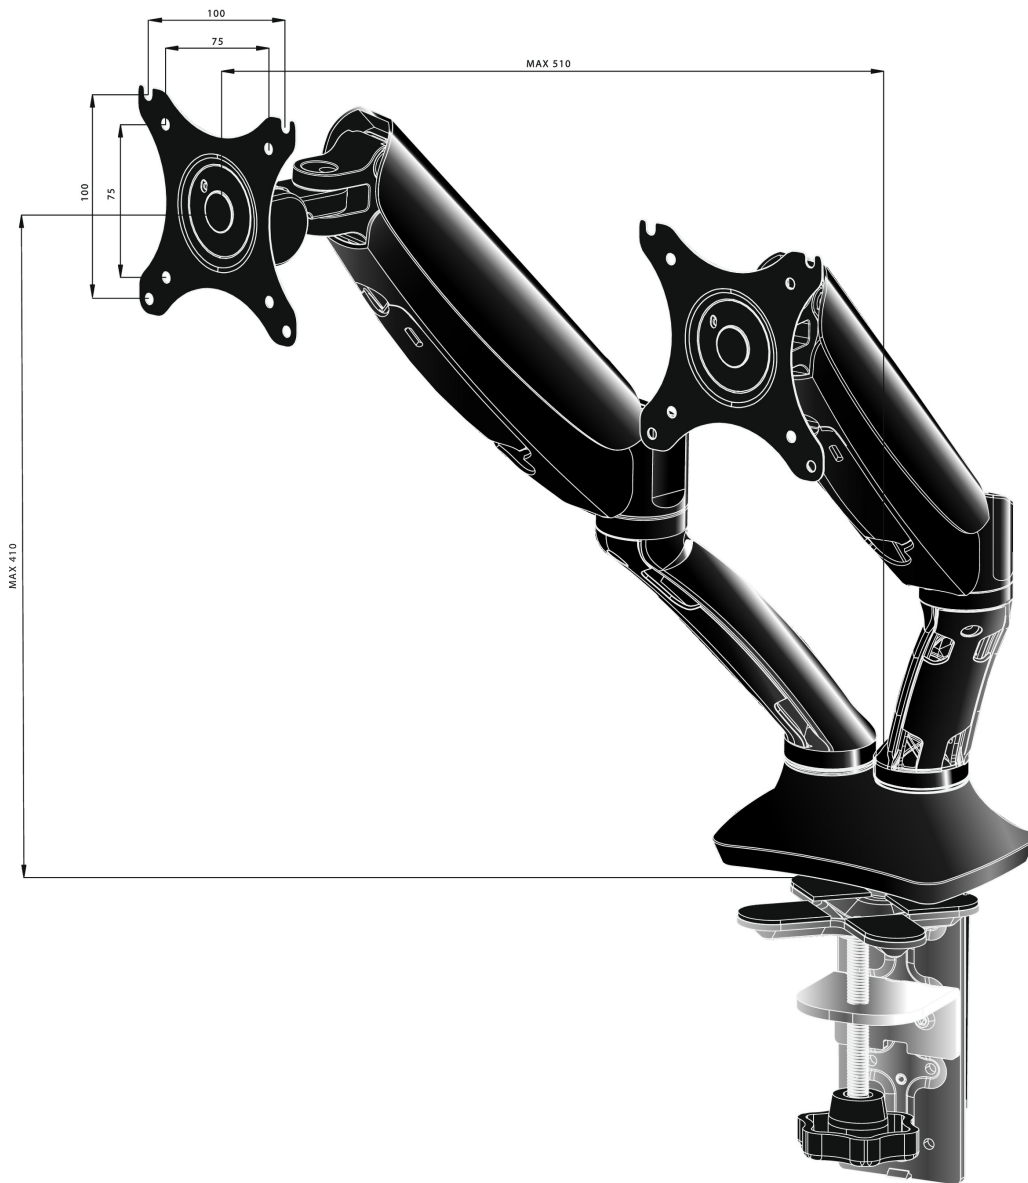

Sleek and stylish dual gas spring arm

The iiyama DS3002C-B1 is a desk mount (grommet or clamp) for two flat screens up to 27". Using the arm you save space on your desk and thanks to the cable management system it is easier to keep your workplace tidy. But what is more important, offering broad adjustment capabilities including tilt, swivel, height and rotation, the dual gas spring arm makes sure you can easily adjust the position of the screens to your preferences assuring ergonomic body posture.

01 TECHNIKAI PARAMÉTEREK

Típus	gas spring desk mount for desktop monitor
Képernyők száma	2
Asztali állvány	desk clamp or desk grommet
Képernyő mérete	10" - 27"
Magasság beállítása	0 - 410mm
Képernyő elforgatása	PIVOT 90°
Billentés	-85° - 15°
Forgatás	360°
Maximális teherbírás	5kg / monitor
VESA minimum	75 x 75mm
VESA maximum	100 x 100mm