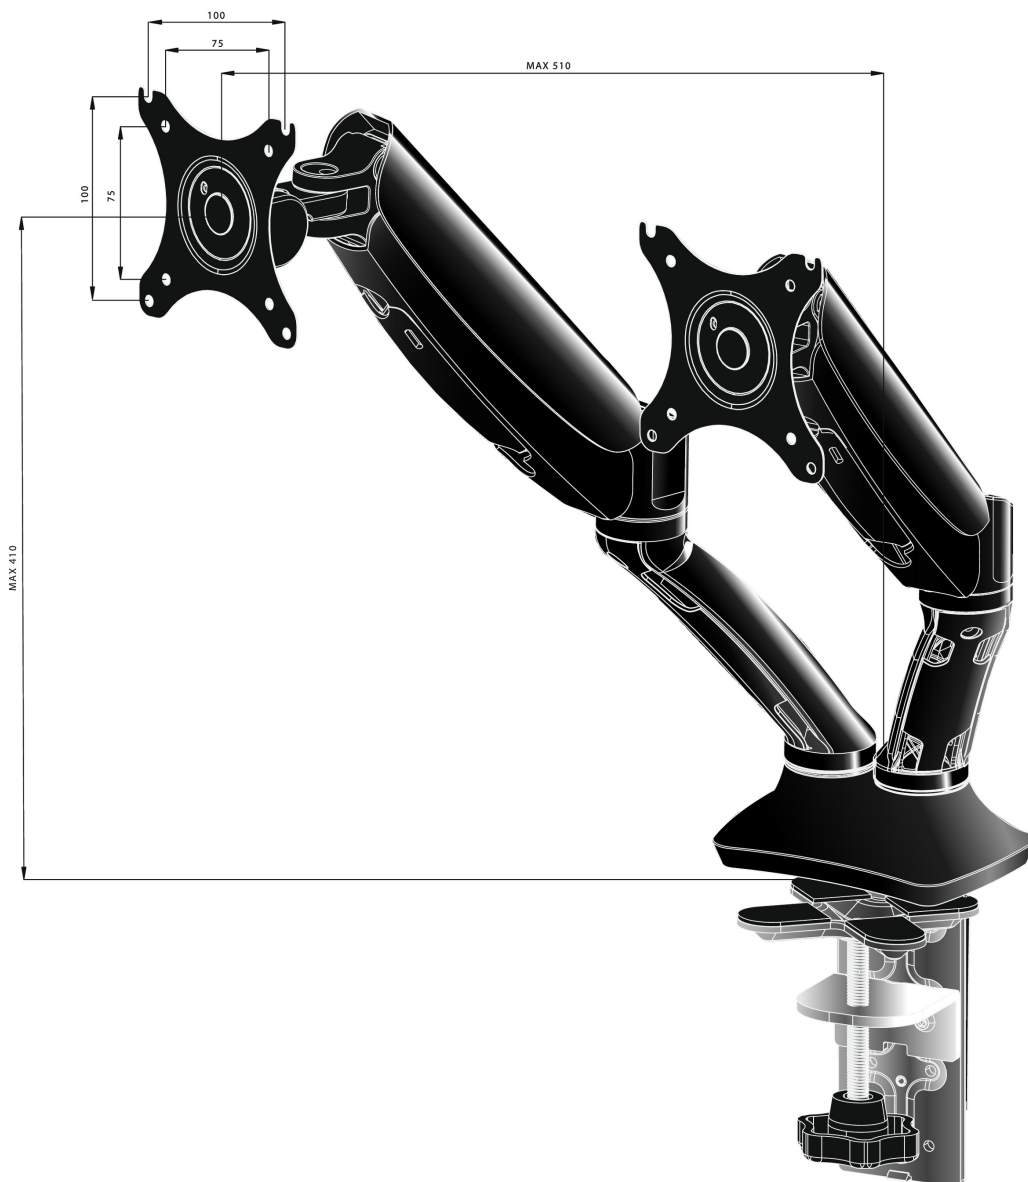

### Sleek and stylish dual gas spring arm

The iiyama DS3002C-B1 is a desk mount (grommet or clamp) for two flat screens up to 27". Using the arm you save space on your desk and thanks to the cable management system it is easier to keep your workplace tidy. But what is more important, offering broad adjustment capabilities including tilt, swivel, height and rotation, the dual gas spring arm makes sure you can easily adjust the position of the screens to your preferences assuring ergonomic body posture.

#### 01 ESPECIFICACIÓN TÉCNICA

Tipo	gas spring desk mount for desktop monitor
Número de pantallas	2
Soporte de escritorio	desk clamp or desk grommet
Tamaño de pantalla	10" - 27"
Ajuste de altura	0 - 410mm
Rotación de pantalla	PIVOT 90°
inclinación	-85° - 15°
giro	360°
Peso máximo	5kg / monitor
VESA minimum	75 x 75mm
VESA maximum	100 x 100mm

## 02 DIMENSIONES / PESO

Código EAN

4948570032129

*All trademarks and registered trademarks acknowledged. E & O E. Specification subject to change without notice. All LCD's comply with ISO-9241-307:2008 in connection with pixel defects.*