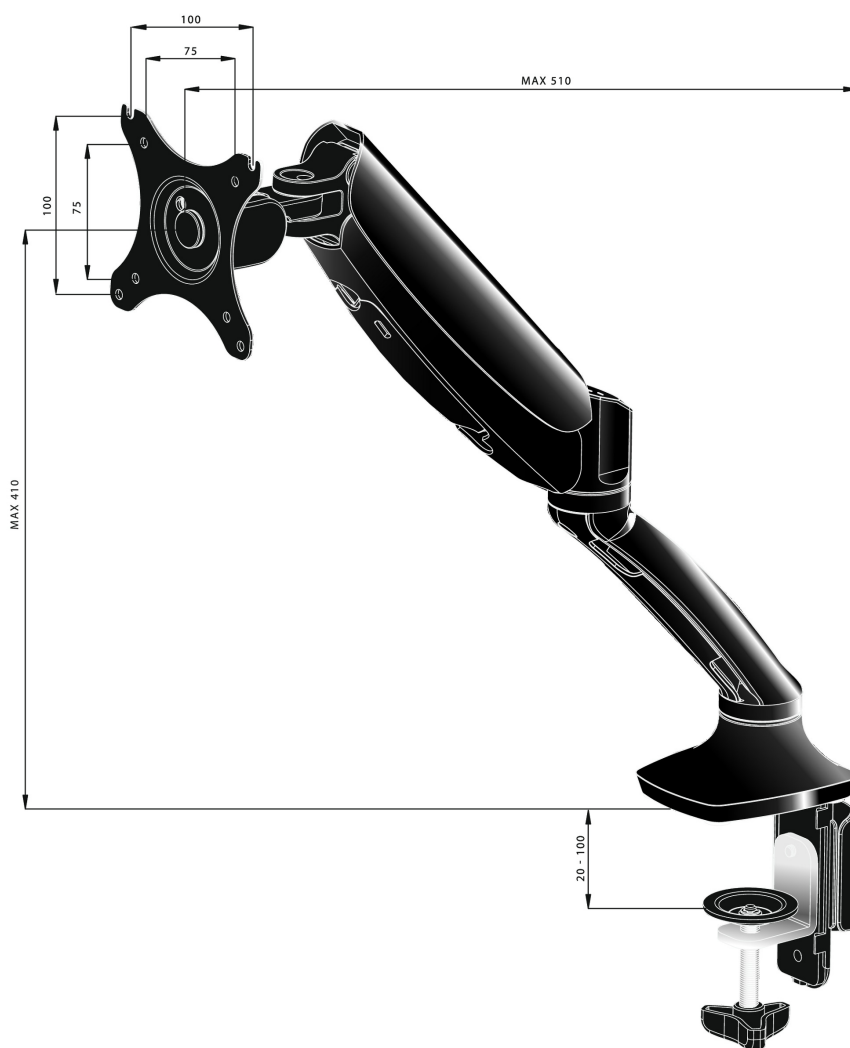

### Sleek and stylish single gas spring monitor arm

The iiyama DS3001C-B1 is a desk mount (grommet or clamp) for flat screens up to 27". Using the arm guarantees you gain additional space on your desk and the cable management system helps to keep the workplace tidy. But more importantly, offering broad adjustment capabilities including tilt, swivel, height and rotation, the arm makes sure you can easily adjust the screen position to your preferences assuring ergonomic body posture.

#### 01 TECHNICAL SPECIFICATION

Type	gas spring desk mount for desktop monitor
Number of screens	1
Desk monut	desk clamp or desk grommet
Screen size	10" - 27"
Height adjustment	0 - 410mm
Screen rotation	PIVOT 90°
Tilt	-85° - 15°
Swivel	360°
Max weight capacity	5kg / monitor
VESA minimum	75 x 75mm
VESA maximum	100 x 100mm

## 02 DIMENSIONS / WEIGHT

EAN code

4948570032105

*All trademarks and registered trademarks acknowledged. E & O E. Specification subject to change without notice. All LCD's comply with ISO-9241-307:2008 in connection with pixel defects.*