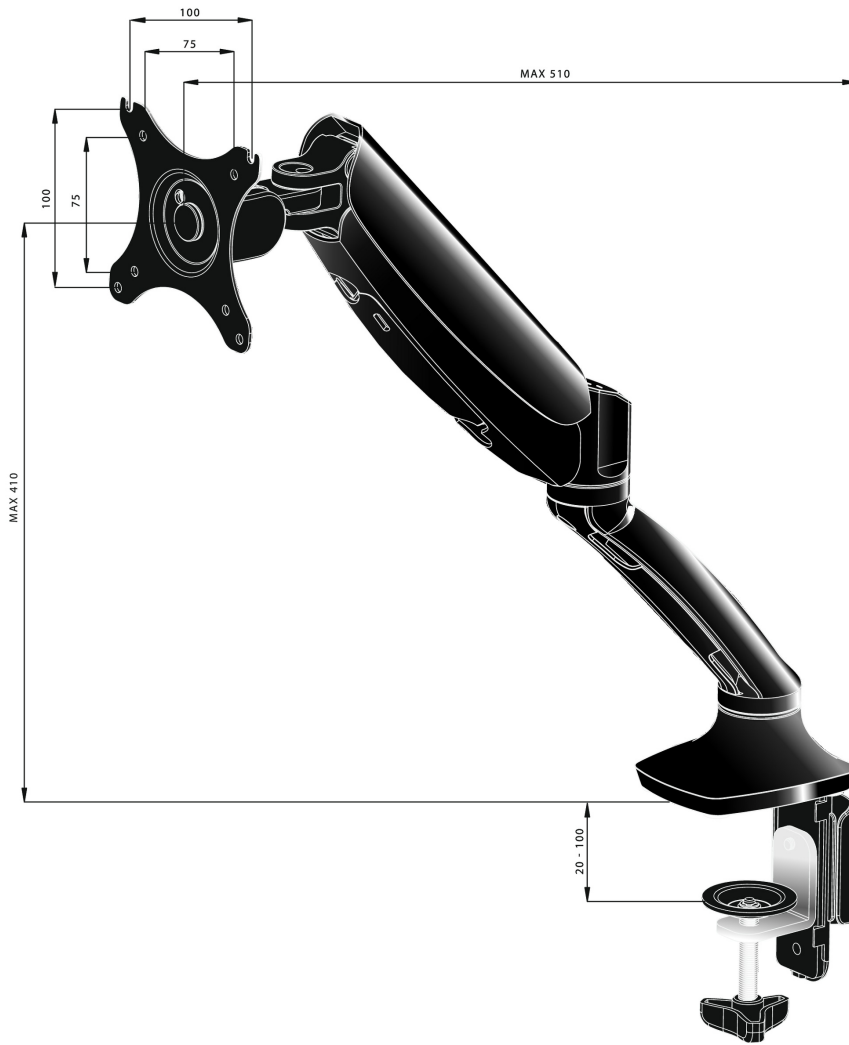

### Sleek and stylish single gas spring monitor arm

The iiyama DS3001C-B1 is a desk mount (grommet or clamp) for flat screens up to 27". Using the arm guarantees you gain additional space on your desk and the cable management system helps to keep the workplace tidy. But more importantly, offering broad adjustment capabilities including tilt, swivel, height and rotation, the arm makes sure you can easily adjust the screen position to your preferences assuring ergonomic body posture.

#### 01 TECHNICAL SPECIFICATION

Type	gas spring desk mount for desktop monitor
Number of screens	1
Desk monut	desk clamp or desk grommet
Screen size	10" - 27"
Height adjustment	0 - 410mm
Screen rotation	PIVOT 90°
Tilt	-85° - 15°
Swivel	360°
Max weight capacity	5kg / monitor
VESA minimum	75 x 75mm
VESA maximum	100 x 100mm

## 02 DIMENSIONS / WEIGHT

EAN code

4948570032105

*All trademarks and registered trademarks acknowledged. E & O E. Specification subject to change without notice. All LCD's comply with ISO-9241-307:2008 in connection with pixel defects.*