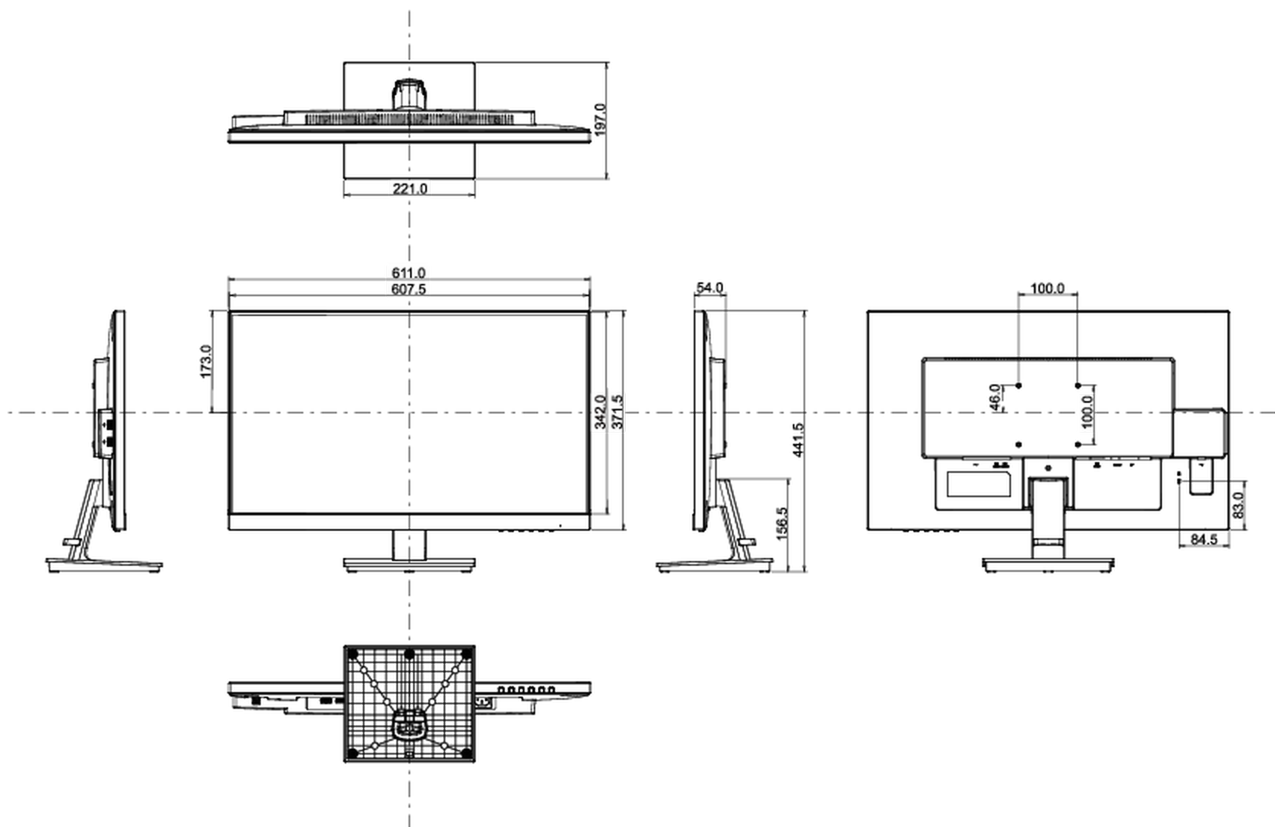

690 x 140 x 451mm

Težina (bez kutije)

5kg

Težina (sa kutijom)

7kg

EAN kod

4948570115204

All trademarks and registered trademarks acknowledged. E & O E. Specification subject to change without notice. All LCD's comply with ISO-9241-307:2008 in connection with pixel defects.