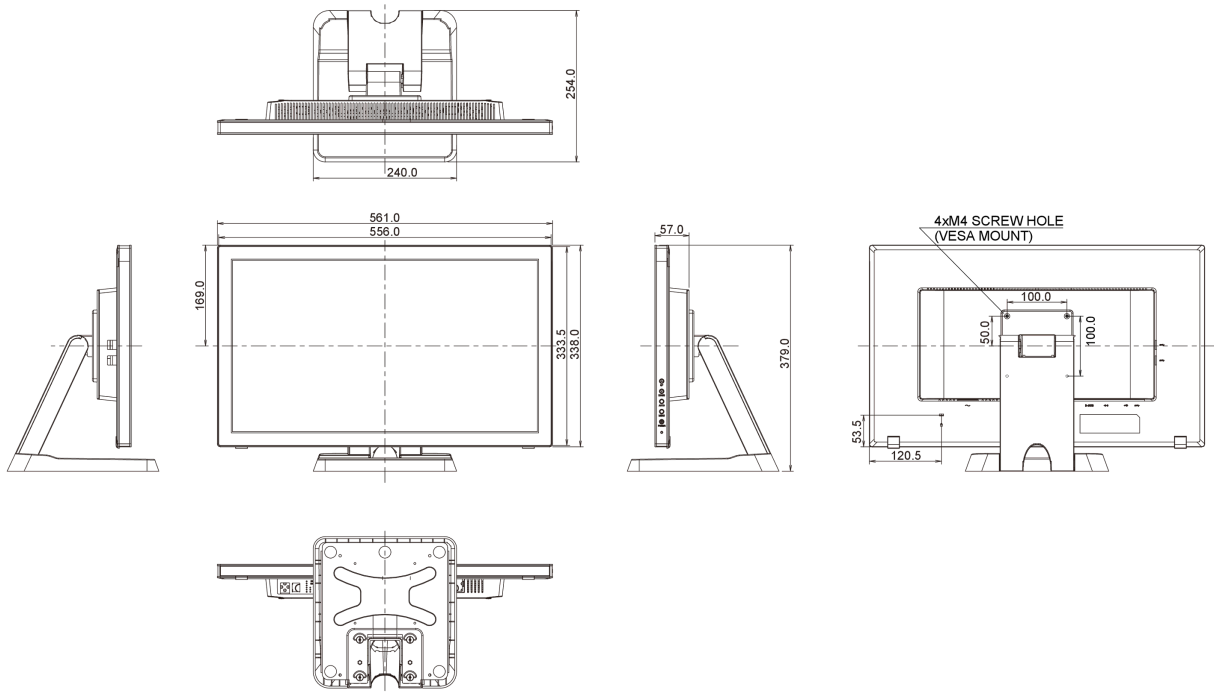

10 MÉRETEK / SÚLY

Termék méretei Sz x H x M

561 x 379 x 254mm

Súly (doboz nélkül)

6.3kg

EAN kód

4948570115075

All trademarks and registered trademarks acknowledged. E & O E. Specification subject to change without notice. All LCD's comply with ISO-9241-307:2008 in connection with pixel defects.