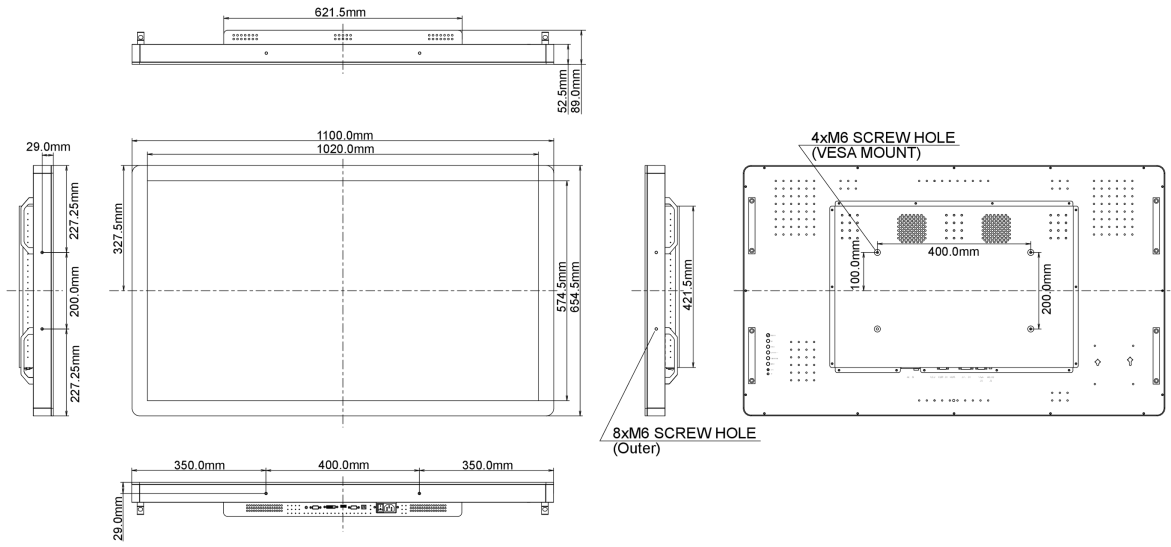

## 10 DIMENZIJE / TEŽINA

<b>Dimenzije proizvoda Š x V x D</b>	1100 x 654.5 x 89mm
<b>Težina (bez kutije)</b>	34kg
<b>EAN kod</b>	4948570115044

All trademarks and registered trademarks acknowledged. E & O E. Specification subject to change without notice. All LCD's comply with ISO-9241-307:2008 in connection with pixel defects.