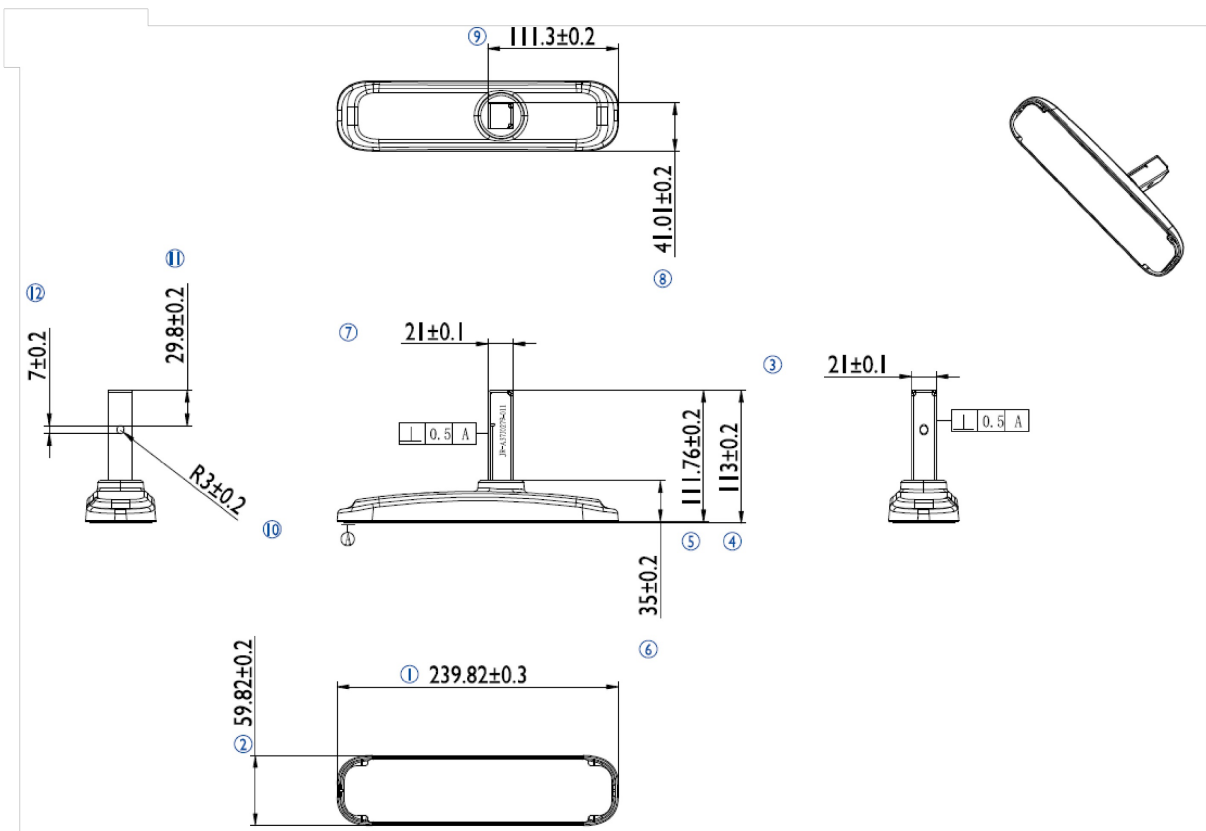

iiyama desk stand for ProLite LE3240S

Stylish solution for the iiyama large format displays. Easy mounting system for easy installation and stable mounting.

01 MÉRETEK / SÚLY

EAN kód

4948570032020

All trademarks and registered trademarks acknowledged. E & O E. Specification subject to change without notice. All LCD's comply with ISO-9241-307:2008 in connection with pixel defects.