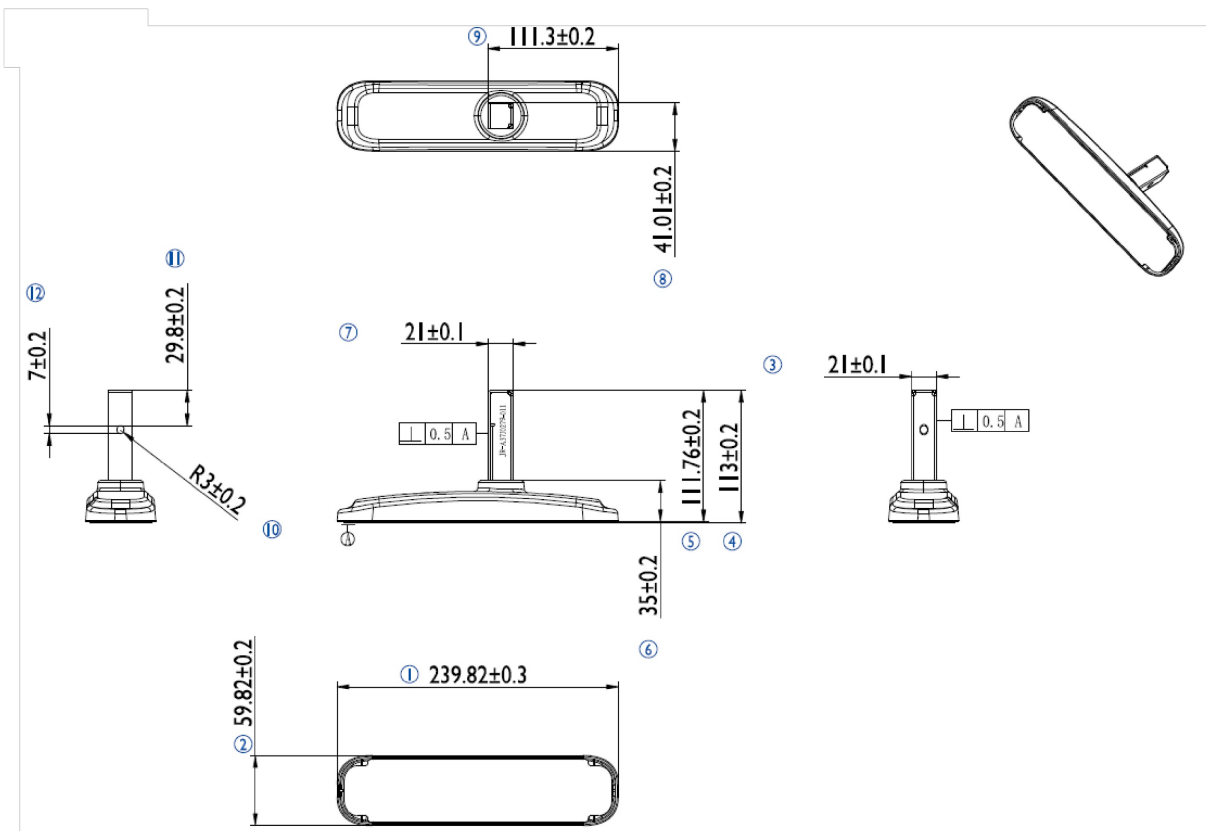

iiyama desk stand for ProLite LE3240S

Stylish solution for the iiyama large format displays. Easy mounting system for easy installation and stable mounting.

01 DIMENSIONS / WEIGHT

EAN code

4948570032020

All trademarks and registered trademarks acknowledged. E & O E. Specification subject to change without notice. All LCD's comply with ISO-9241-307:2008 in connection with pixel defects.