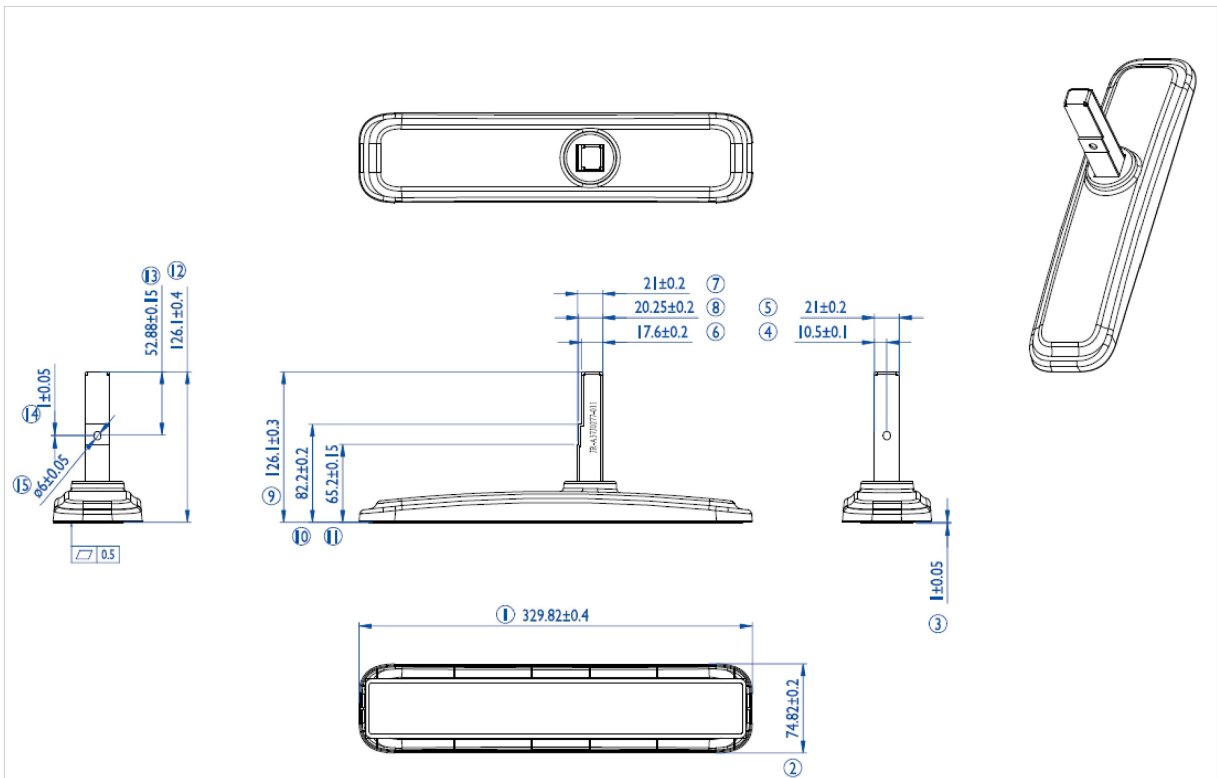

01 TEHNIČKA SPECIFIKACIJA

Tip	Stoni nosač
Broj ekrana	1
Veličina ekrana	43" - 55"

02 DIMENZIJE / TEŽINA

EAN kod

4948570031856

All trademarks and registered trademarks acknowledged. E & O E. Specification subject to change without notice. All LCD's comply with ISO-9241-307:2008 in connection with pixel defects.