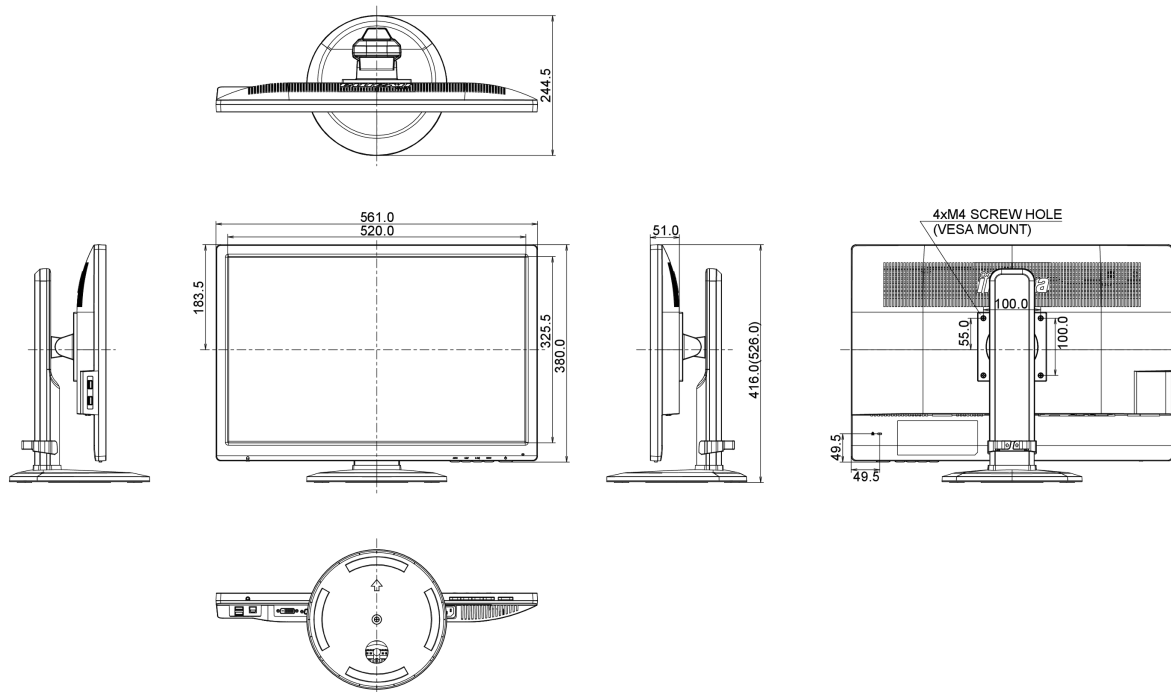

## 01 DISPLAY CHARACTERISTICS

Diagonal	24.1", 61.13cm
Panel	IPS Technology LED, matte finish
Native resolution	1920 x 1200 (2.3 megapixel)
Aspect ratio	16:10
Panel brightness	250 cd/m <sup>2</sup>
Static contrast	1000:1
Advanced contrast	5M:1
Response time (GTG)	4ms
Viewing zone	horizontal/vertical: 178°/178°, right/left: 89°/89°, up/down: 89°/89°
Colour support	16.7mln
Horizontal Sync	30 - 94kHz
Viewable area W x H	518.4 x 324mm, 20.4 x 12.8"
Pixel pitch	0.27mm
Colour	matte

## 04 MECHANICAL

Display position adjustments	height, pivot (rotation), swivel, tilt
Height adjustment	110mm
Rotation (PIVOT function)	90°
Swivel stand	320°; 160° left; 160° right
Tilt angle	22° up; 5° down
VESA mounting	100 x 100mm

## 08 DIMENSIONS / WEIGHT

Product dimensions W x H x D

561 x 416 (526) x 244.5mm

Weight (without box)

6.6kg

EAN code

4948570114337

All trademarks and registered trademarks acknowledged. E & O E. Specification subject to change without notice. All LCD's comply with ISO-9241-307:2008 in connection with pixel defects.