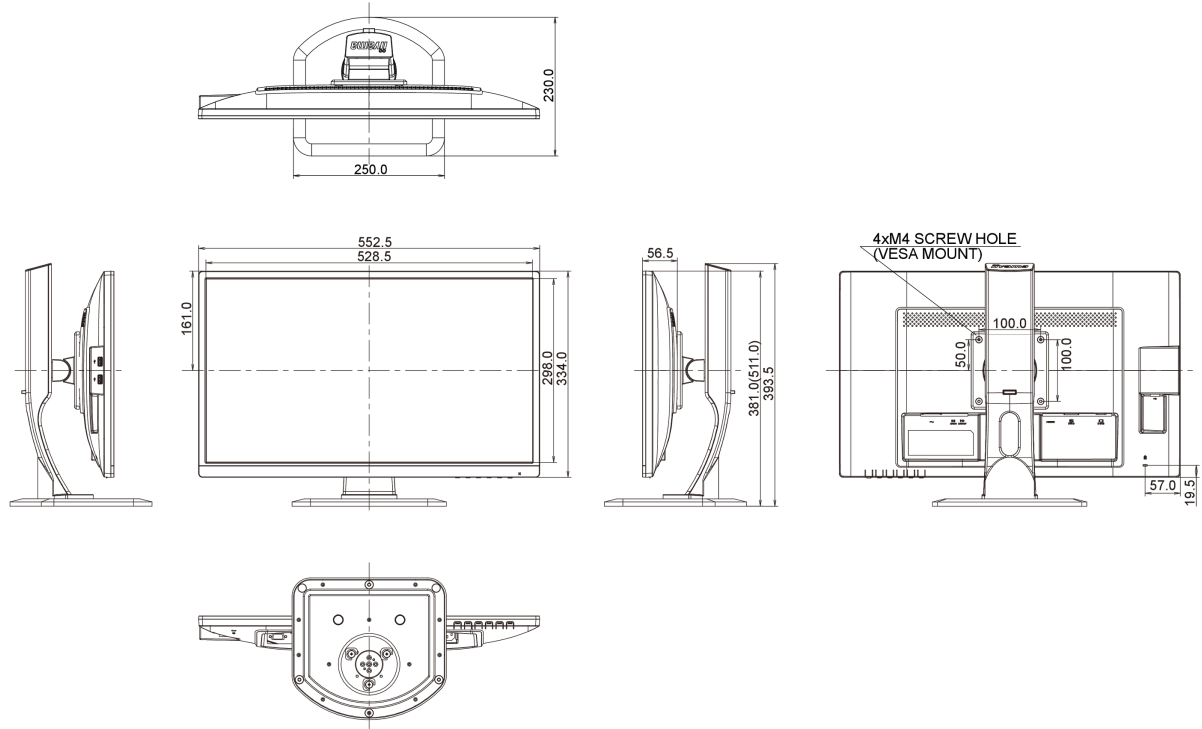

08 DIMENSIONS / WEIGHT

Product dimensions W x H x D 552.5 x 381 (511) x 230mm

Weight (without box) 5.6kg

EAN code 4948570114689

All trademarks and registered trademarks acknowledged. E & O E. Specification subject to change without notice. All LCD's comply with ISO-9241-307:2008 in connection with pixel defects.

© IYAMA CORPORATION. ALL RIGHTS RESERVED