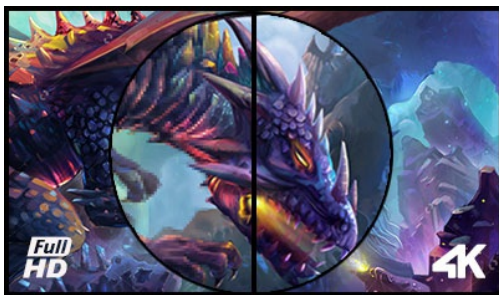

GOLD PHOENIX - 28" G-MASTER 4K monitor supporting FreeSync™ technology

The 28" G-MASTER GB2888UHSU known as Gold Phoenix, features 4K (3840 x 2160) resolution, offering a gigantic viewable area with 4 times more information and workspace than a Full HD screen. Due to the high DPI (dots per inch) the monitor displays an incredibly sharp and crisp image. Featuring 1ms response time and FreeSync™ technology, it ends choppy gameplay ensuring fluid and accurate transition between images. With the Black Tuner functionality the brightness and the dark shades can be adjusted, giving greater viewing performance in shadowed areas. USB 3.0 HUB, integrated speakers and a headphone socket ensure compatibility with any Desktop PC or Notebook. The GB2888UHSU is perfect for gamers and demanding users who settle only for the best specifications.

4K

UHD resolution (3840x2160), better known as 4K, offers a gigantic viewable area with 4 times more information and work space than a Full HD screen. Due to the high DPI (dots per inch), it displays an incredibly sharp and crisp image.

1ms

Fast response time is key to ultra-smooth gaming. It reduces ghosting and blurring providing the user with an improved graphic performance.

01 DISPLAY CHARACTERISTICS

Diagonal	28", 71cm
Panel	TN LED, matte finish
Native resolution	3840 x 2160 (8.3 megapixel 4K UHD, HDMI & DisplayPort)
Aspect ratio	16:9
Panel brightness	300 cd/m ²
Static contrast	1 000:1
Advanced contrast	12M:1
Response time (GTG)	1ms
Viewing zone	horizontal/vertical: 170°/160°, right/left: 85°/85°, up/down: 80°/80°
Colour support	1.07B 10bit (sRGB: 102%, NTSC: 72%)
Horizontal Sync	30 - 135kHz
Viewable area W x H	620.9 x 341.3mm, 24.4 x 13.4"
Pixel pitch	0.162mm
Colour	matte